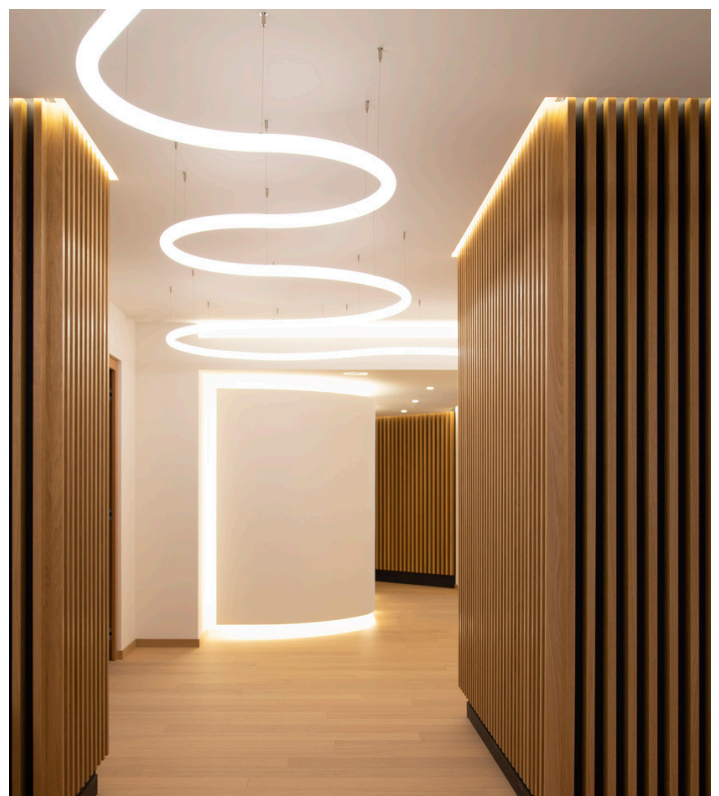

# Fineco

➤ Milan, Italy

➤ Year / 2023

Category / Office

Author / Real Estate Fineco e AMF Architecture

Photo / Real Estate Fineco e AMF Architecture

Artemide contributed to enhancing the spaces of Fineco's offices, lighting the Fineco TM office, Fineco Wellbeing and the Fineco Milano Durante Reception with precision and style. Artemide products, characterised by cutting-edge design and advanced lighting technology, were carefully used in the realisation of these projects. Artemide lighting continues to make a significant contribution to the creation of prestigious environments, flawlessly integrating aesthetics and functionality.