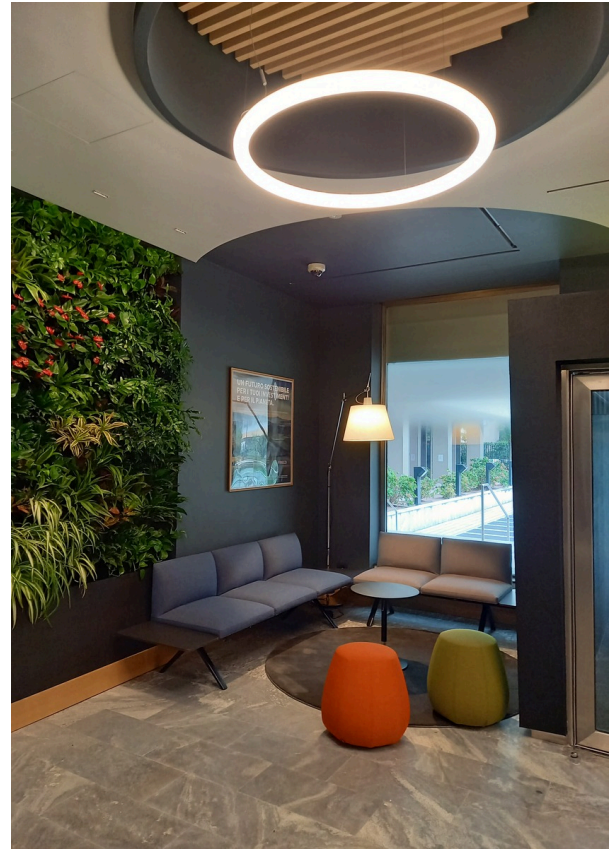

Alphabet of Light Circular - BIG Bjarke Ingels Group