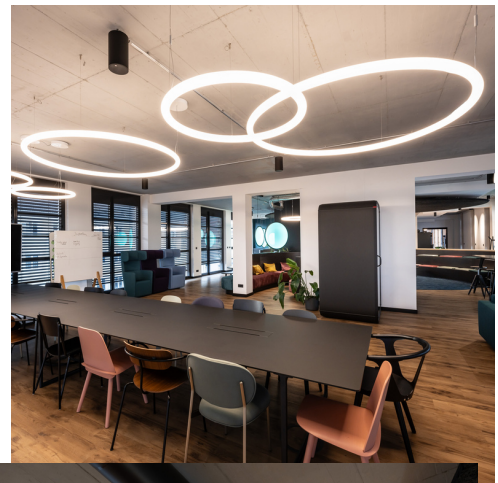

C3 Creative Code and Content

➤ Munich, Germany

➤ Year / 2023

Category / Office

Author / D'NA Dina Andersen

Photo / Linus Lintner

Funivia - Carlotta de Bevilacqua

Artemide recently enlightened the offices of **C3 Creative Code & Content** in Munich. **Funivia System** helped creating a bright and modern environment inside the offices.

Several other Artemide products including Hoy, Discovery, Alphabet of Light and Gople were installed, meeting the different aesthetic and functional needs of the work environment.

This partnership reflects Artemide's commitment to bringing the quality and elegance of light into work spaces.

Ernesto Gismondi - Discovery Vertical | Alphabet of Light Circular - BIG Bjarke Ingels Group

Gople Suspension - BIG Bjarke Ingels Group | Hoy Spot - Foster + Partners Industrial Design

Funivia - Carlotta de Bevilacqua