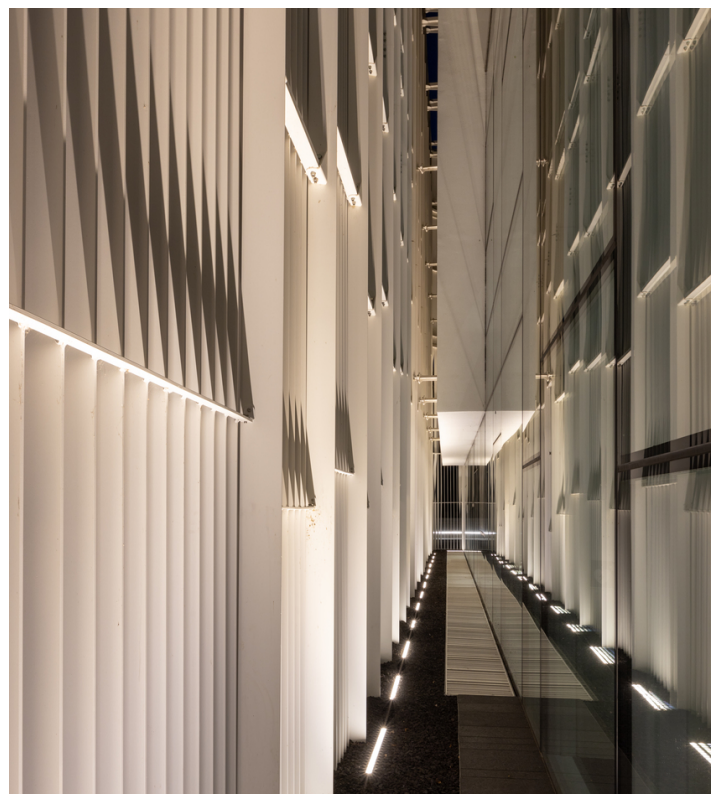

# Faeda

➤ Montorso Vicentino, Italy

➤ Year / 2021

Category / Office / Outdoor

Author / Arch. Claudia Bettini

Photo / Mattia Carraro

**Artemide** recently illuminated Faeda's new headquarters in Montorso Vicentino. For this project, **recessed Sharp** and the **A.Sharping System** were used for the offices and corridors, and **Spike** for the façade. The Sharp system ensures high uniformity of illuminance and full control of the light emission, while Spike, with its high-performance LED sources, illuminates the façade by creating plays of light thanks to its metal fringe structure. With these advanced solutions, Artemide has created a functional and aesthetic working environment that reflects Faeda's values and innovation.