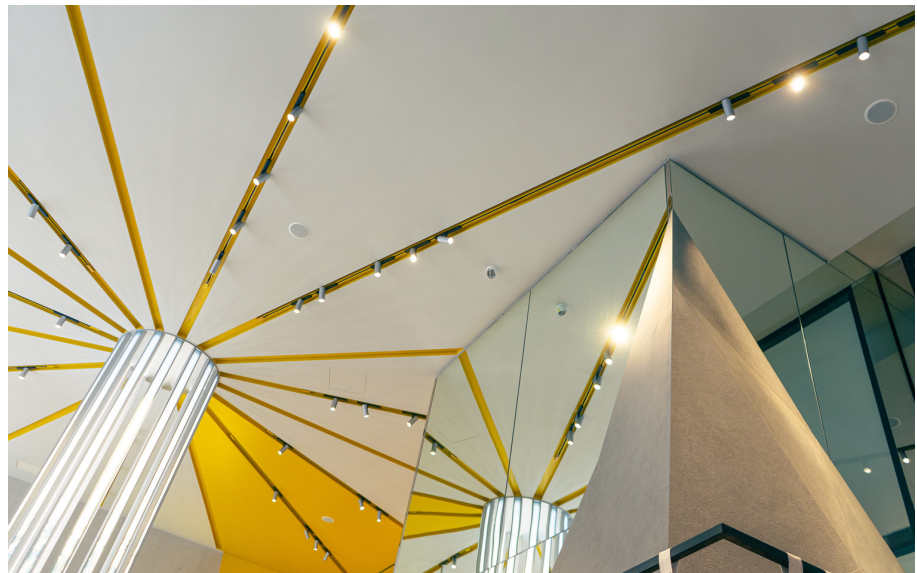

Ciesse Piumini Store

➤ Milan, Italy

➤ Year / 2024

Category / Retail

Author / Studio Salvati Architetti Associati

Photo / Federico Motta

Turn Around + Vector - Carlotta de Bevilacqua

Turn Around + Vector and Sharp - Carlotta de Bevilacqua