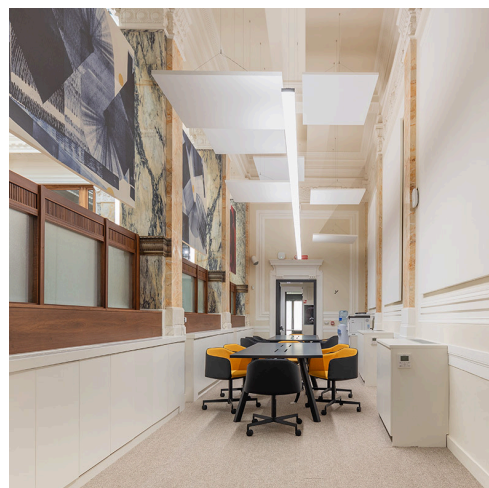

PwC Workspace

➤ Bologna, Italy

➤ Year / 2024

Category / Office

Author / Open Project Srl

Photo / Vincenzo Ruocco

Vector Track - Carlotta de Bevilacqua

Hoy System - Foster + Partners Industrial Design

The new PwC headquarters in Bologna's historic center blends respect for heritage architecture with contemporary innovation. Artemide plays a key role in shaping a comfortable and sustainable environment with **Hoy**, **A.39 Refractive**, and **Vector** lighting solutions. This project, aiming for WELL® V2 certification, underscores a commitment to well-being and sustainability.