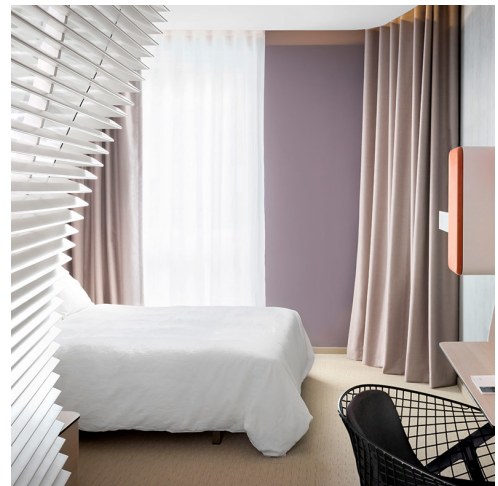

Okko Hotels

➤ Nantes, France

➤ Year / 2014
Category / Hospitality
Photo / Jérôme Galland

CÔNE wall lamp, designed by Patrick Norguet

Tolomeo Diffusore wall adapted to be mounted on hangers

CÔNE wall lamp, designed by Patrick Norguet