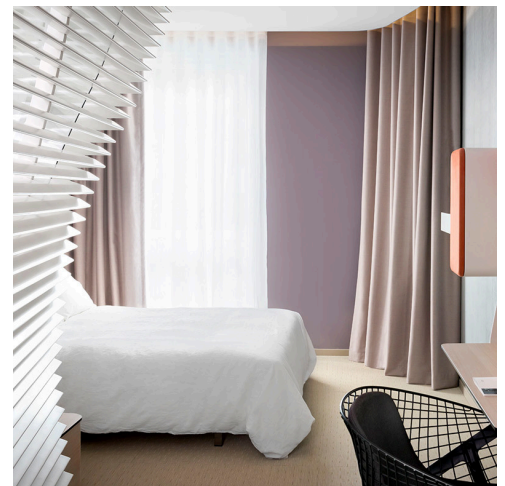

Okko Hotels

➤ Nantes, France

➤ Year / 2014

Category / Hospitality

Photo / Jérôme Galland

CÔNE wall lamp, designed by Patrick Norguet

Tolomeo Diffusore wall adapted to be mounted on hangers

CÔNE wall lamp, designed by Patrick Norguet