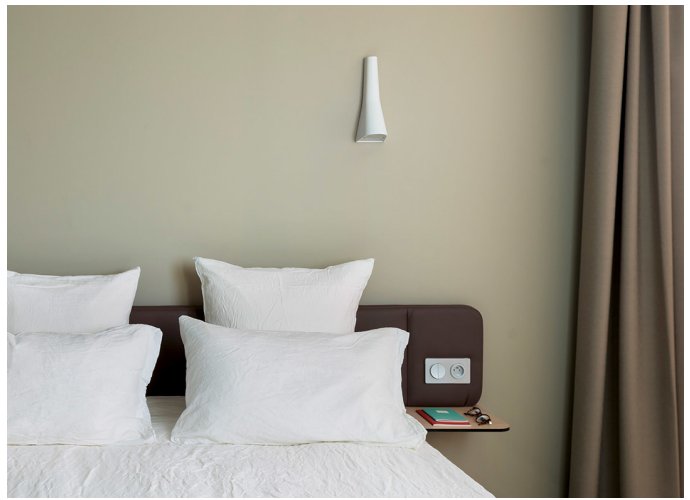

Okko Hotels

➤ Nantes, France

➤ Year / 2014
Category / Hospitality
Photo / Jérôme Galland

CÔNE wall lamp, designed by Patrick Norguet

Tolomeo Diffusore wall adapted to be mounted on hangers

CÔNE wall lamp, designed by Patrick Norguet