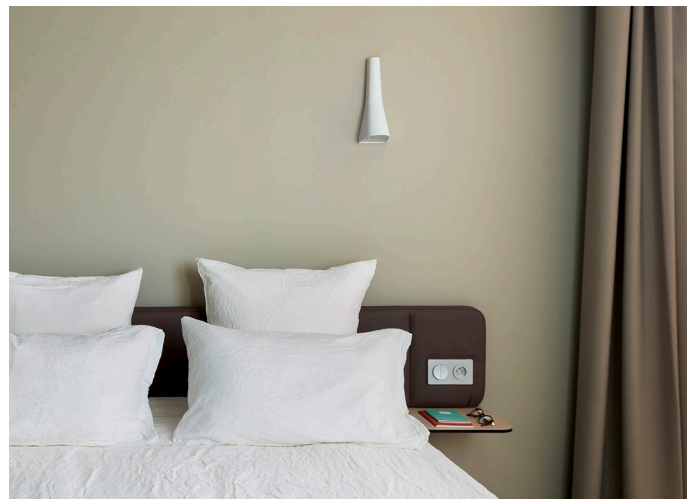

Okko Hotels

➤ Nantes, France

➤ Year / 2014

Category / Hospitality

Photo / Jérôme Galland

CÔNE wall lamp, designed by Patrick Norguet

Tolomeo Diffusore wall adapted to be mounted on hangers

CÔNE wall lamp, designed by Patrick Norguet