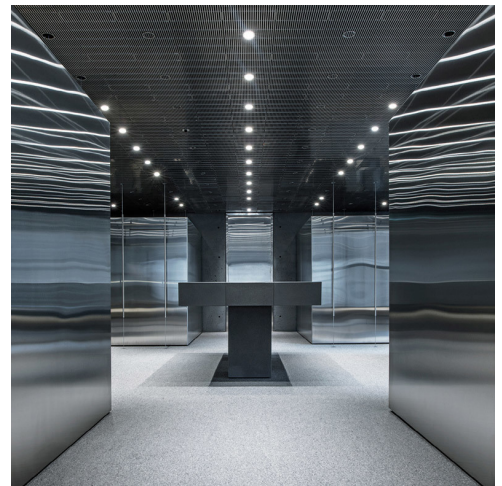

SSENSE

➤ Montreal, Canada

➤ Year / 2018
Category / Retail
Author / David Chipperfield
Photo / Dominik Hodel

Special version of Vector Recessed with metal joint