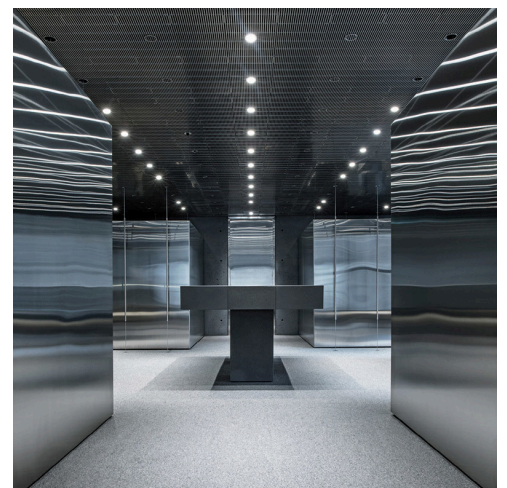

SSENSE

➤ Montreal, Canada

➤ Year / 2018

Category / Retail

Author / David Chipperfield

Photo / Dominik Hodel

Special version of Vector Recessed with metal joint