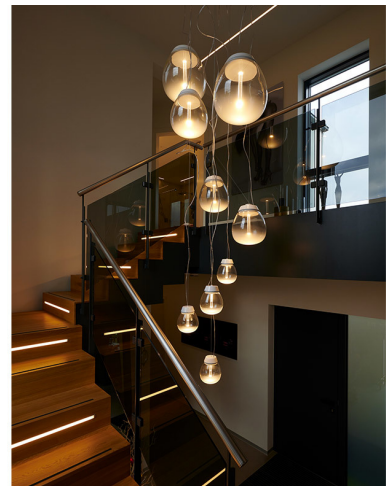

Private Residence

➤ Lübeck, Germany

➤ Year / 2019

Category / Residential

Author / Raumideen, Iserlohn

Photo / Juliander Enßle

↗ A.24 with Vector forms the functional basic structure of the lighting concept