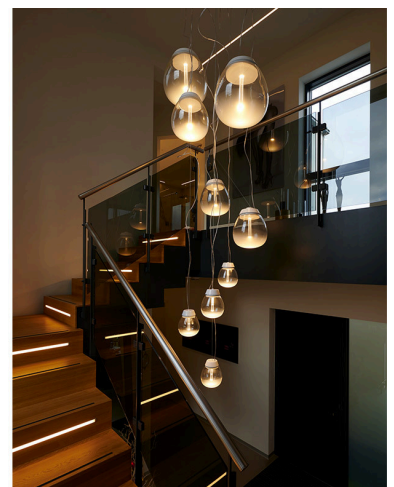

# Private Residence

➤ Lübeck, Germany

➤ Year / 2019

Category / Residential

Author / Raumideen, Iserlohn

Photo / Juliander Enßle

➤ A.24 with Vector forms the functional basic structure of the lighting concept