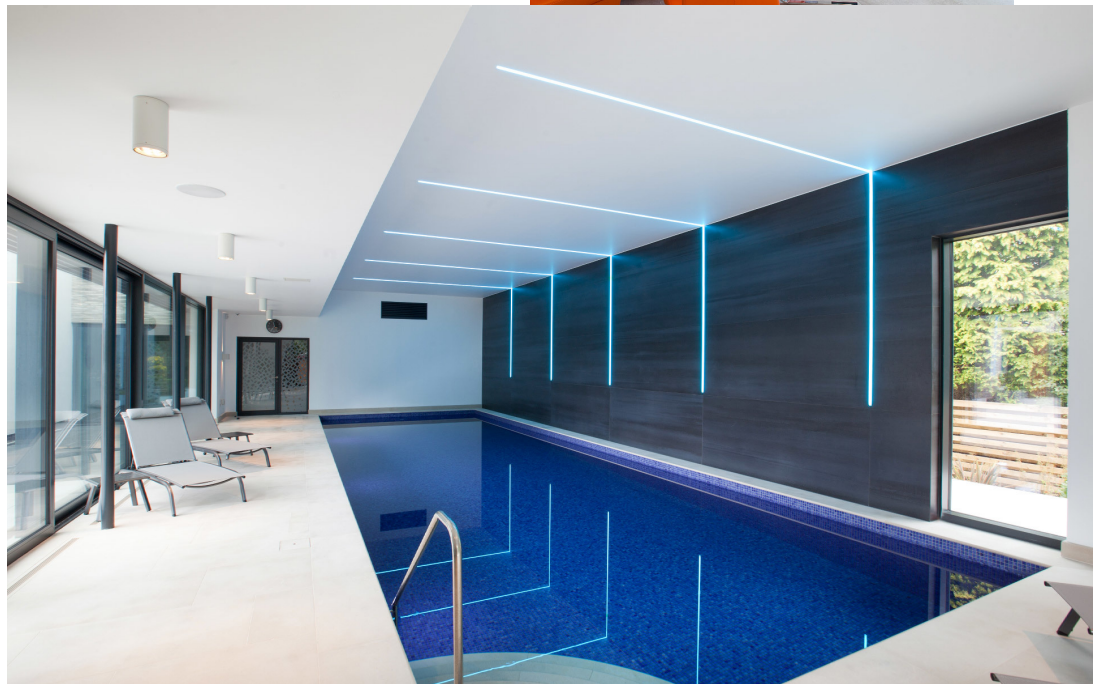

Tagora 80 - S./R. Cornelissen

Logico 3x120° - Gerhard Reichert & Michele De Lucchi

Artemide lights the project both inside and out by applying sympathetic layers of light and highlighting particular architectural details to create a warm and inviting residence, not staged or clinically overdesigned - *a home to enjoy*.