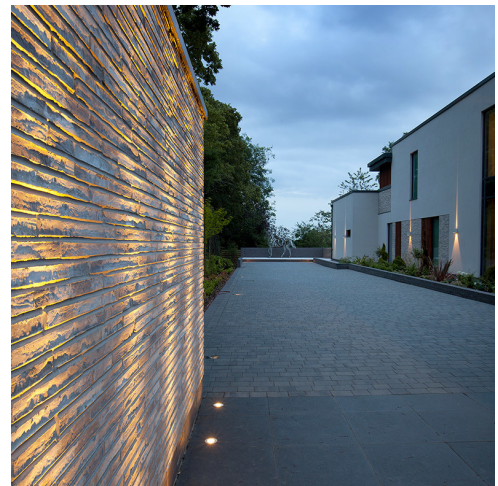

Stonecroft

➤ Leeds, UK

➤ Year / 2018

Category / Outdoor

Author / Halliday Clark Architects

Effetto - Ernesto Gismondi

Ego - Studio Artemide

Talo - Neil Poulton

Tagora 80 - S./R. Cornelissen

Logico 3x120° - Gerhard Reichert & Michele De Lucchi

Artemide lights the project both inside and out by applying sympathetic layers of light and highlighting particular architectural details to create a warm and inviting residence, not staged or clinically overdesigned - *a home to enjoy*.