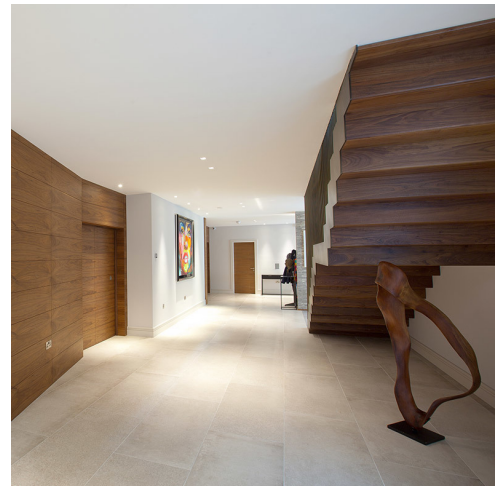

Everything 80 - Ernesto Gismondi