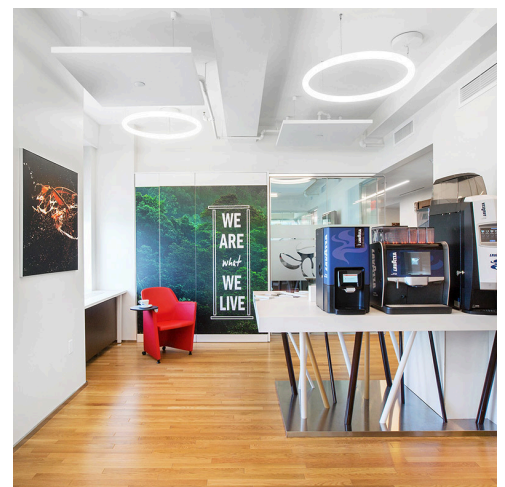

# Lavazza Headquarters

➤ New York, USA

➤ Year / 2020

Category / Office

Author / Montroy DeMarco Architecture (MDA) and Isidoro Mastronardi of Studio aCd Architetti

Photo / Ola Wilk

Tolomeo Table and A.39 Diffused

Alphabet of Light Circular

Eggboard and Tolomeo Mega Floor

Alphabet of Light Circular