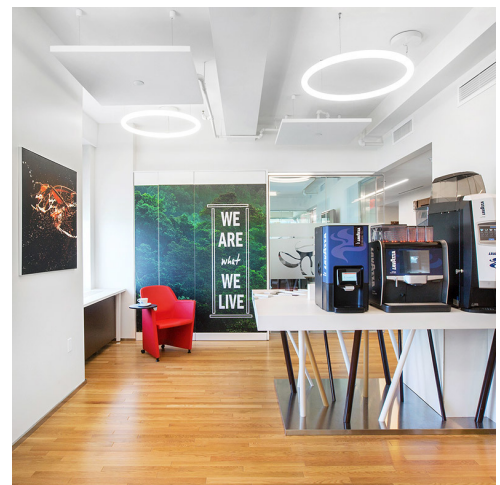

Lavazza Headquarters

➤ New York, USA

➤ Year / 2020

Category / Office

Author / Montroy DeMarco Architecture (MDA) and Isidoro Mastronardi of Studio aCd Architetti

Photo / Ola Wilk

Tolomeo Table and A.39 Diffused

Alphabet of Light Circular

Eggboard and Tolomeo Mega Floor

Alphabet of Light Circular