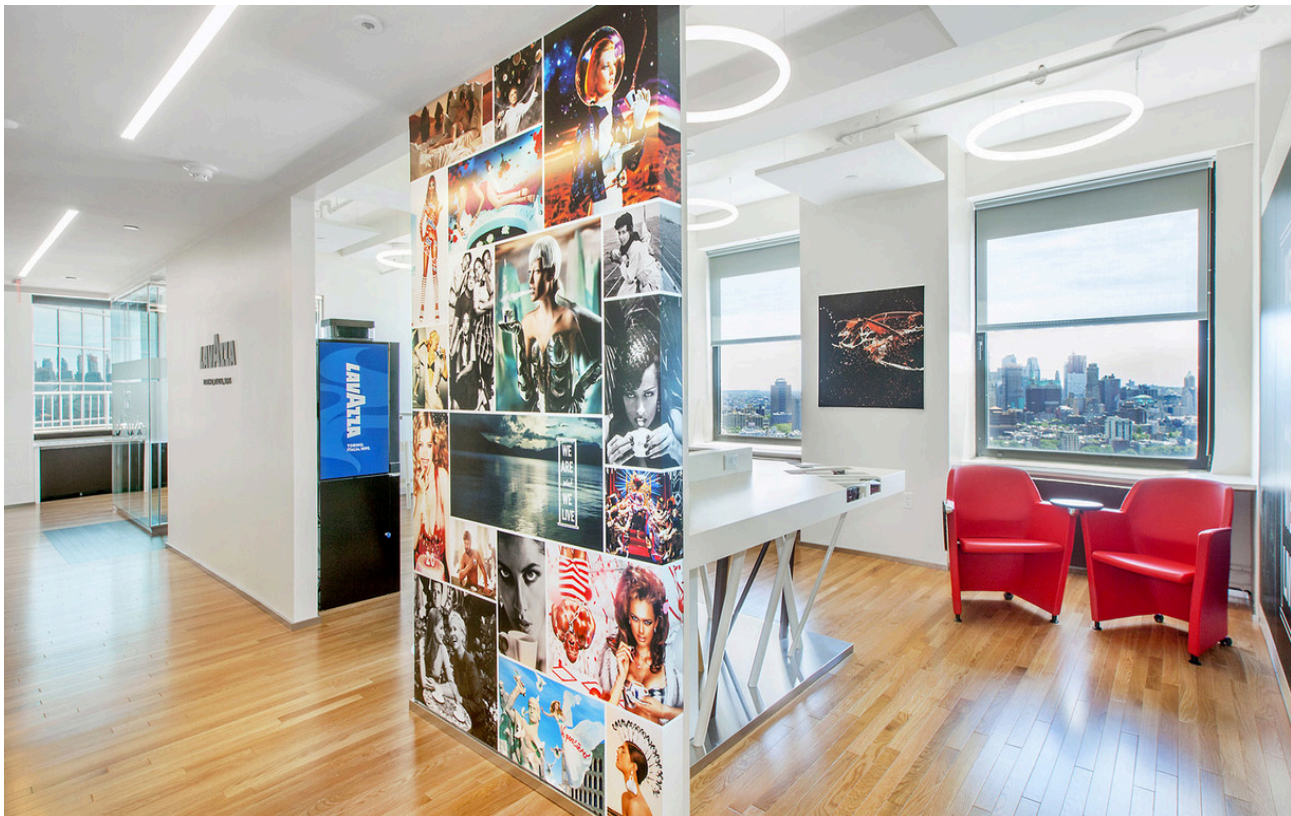

# Lavazza Headquarters

➤ New York, USA

➤ Year / 2020

Category / Office

Author / Montroy DeMarco Architecture (MDA) and Isidoro Mastronardi of Studio aCd Architetti

Photo / Ola Wilk

Tolomeo Table and A.39 Diffused

Alphabet of Light Circular

Eggboard and Tolomeo Mega Floor

Alphabet of Light Circular