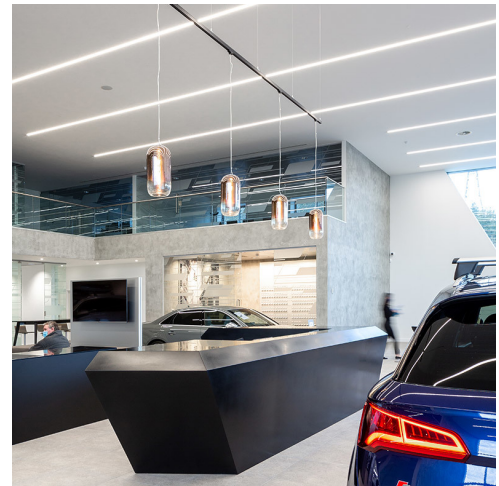

A.39 Recessed - Carlotta de Bevilacqua | Gople
- BIG