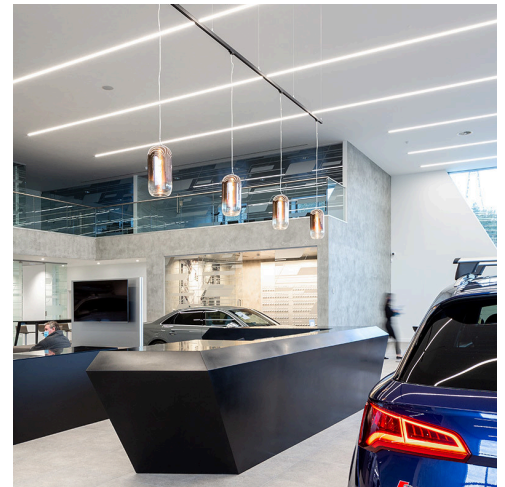

A.39 Recessed - Carlotta de Bevilacqua | Goppe
- BIG