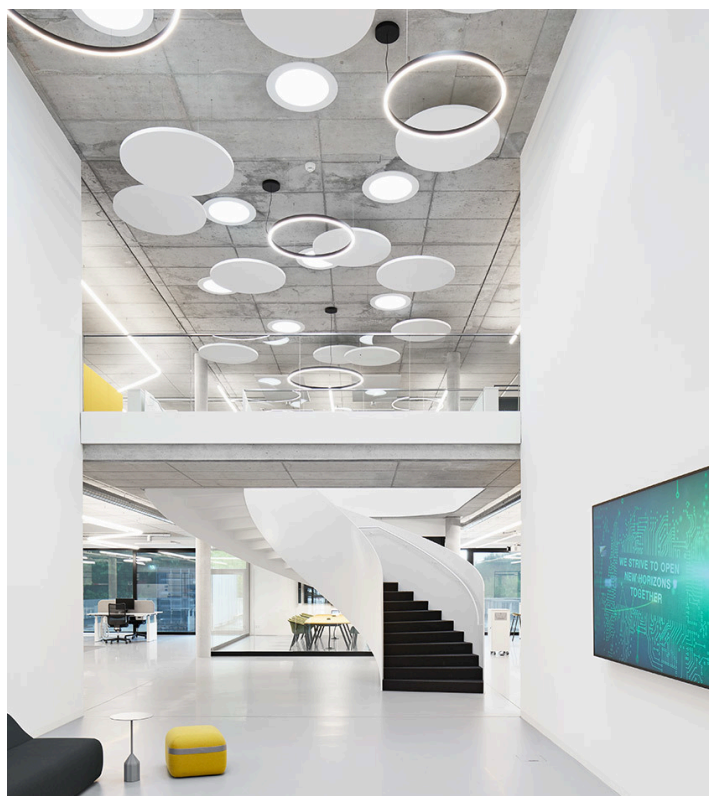

CML Europe, market leaders in circuit boards for the automotive industries, built a new headquarters in Palmbach near Karlsruhe. The objective of the lighting design was to reflect the DNA of the company in accordance with the overall architecture. The circuit boards could be reconstructed perfectly with the DALI controlled Alphabet of Light system and ideally fit in the innovative architecture at the same time.