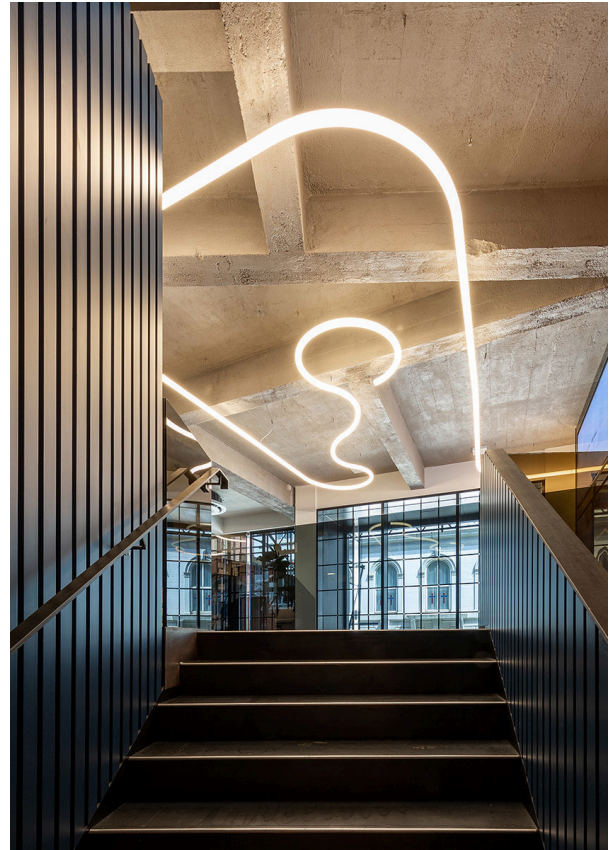

Senator

White Bear Yard

↗ London, UK

↗ Year / 2021

Category / Retail

Author / Space Invader Design / Senator Group

Photo / Amphitype

AoL System - Bjarke Ingels Group

AoL System - Bjarke Ingels Group

A.39 Diffused - Carlotta de Bevilacqua

Hoy Spot SMD - Foster + Partners

Artemide and Senator continue their partnership with the exciting launch of the new London Senator Showroom. The first phase of the project completes the ground and lower ground floors. Architectural collections spanning A.24 System, A.39 System, Hoy System, Vector and Alphabet of Light System complement the vast display space for visiting professionals to explore, experience and learn.