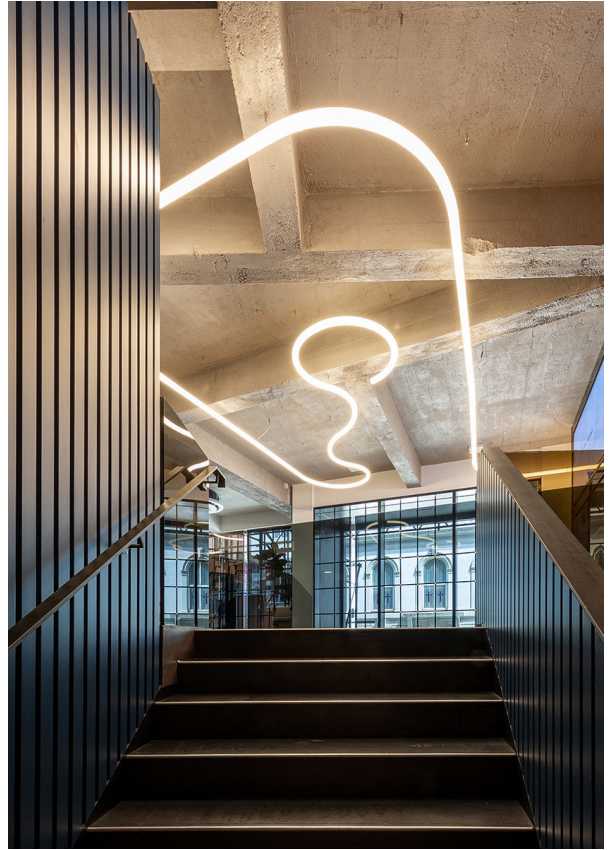

Senator White Bear Yard

↗ London, UK

↗ Year / 2021

Category / Retail

Author / Space Invader Design / Senator Group

Photo / Amphitype

AoL System - Bjarke Ingels Group

AoL System - Bjarke Ingels Group

A.39 Diffused - Carlotta de Bevilacqua

Hoy Spot SMD - Foster + Partners

AoL Circular - Bjarke Ingels Group

Artemide and Senator continue their partnership with the exciting launch of the new London Senator Showroom. The first phase of the project completes the ground and lower ground floors. Architectural collections spanning A.24 System, A.39 System, Hoy System, Vector and Alphabet of Light System complement the vast display space for visiting professionals to explore, experience and learn.