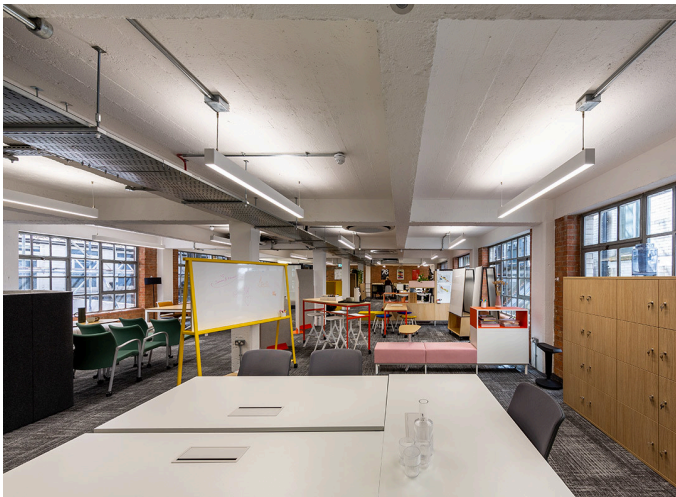

AoL System - Bjarke Ingels Group

A.39 Diffused - Carlotta de Bevilacqua

Hoy Spot SMD - Foster + Partners

Artemide and Senator continue their partnership with the exciting launch of the new London Senator Showroom. The first phase of the project completes the ground and lower ground floors. Architectural collections spanning A.24 System, A.39 System, Hoy System, Vector and Alphabet of Light System complement the vast display space for visiting professionals to explore, experience and learn.