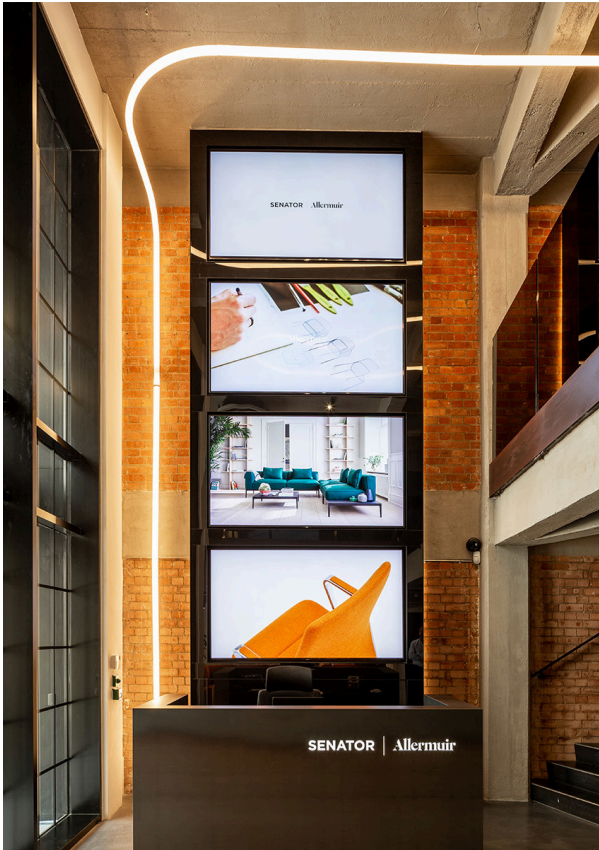

Senator

White Bear Yard

↗ London, UK

↗ Year / 2021

Category / Retail

Author / Space Invader Design / Senator Group

Photo / Amphitype

AoL System - Bjarke Ingels Group

AoL System - Bjarke Ingels Group

A.39 Diffused - Carlotta de Bevilacqua

Hoy Spot SMD - Foster + Partners

Artemide and Senator continue their partnership with the exciting launch of the new London Senator Showroom. The first phase of the project completes the ground and lower ground floors. Architectural collections spanning A.24 System, A.39 System, Hoy System, Vector and Alphabet of Light System complement the vast display space for visiting professionals to explore, experience and learn.