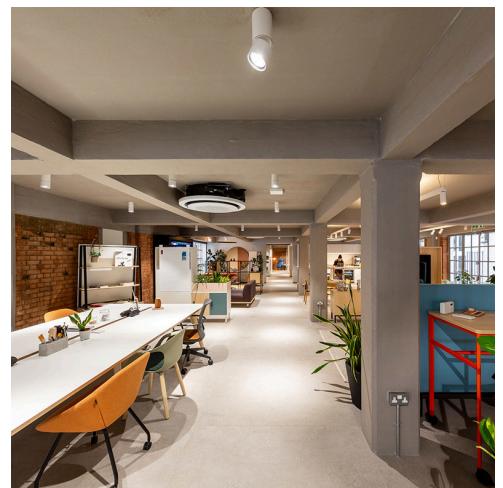

Senator

White Bear Yard

↗ London, UK

↗ Year / 2021

Category / Retail

Author / Space Invader Design / Senator Group

Photo / Amphitype

AoL System - Bjarke Ingels Group

AoL System - Bjarke Ingels Group

A.39 Diffused - Carlotta de Bevilacqua

Hoy Spot SMD - Foster + Partners

Artemide and Senator continue their partnership with the exciting launch of the new London Senator Showroom. The first phase of the project completes the ground and lower ground floors. Architectural collections spanning A.24 System, A.39 System, Hoy System, Vector and Alphabet of Light System complement the vast display space for visiting professionals to explore, experience and learn.