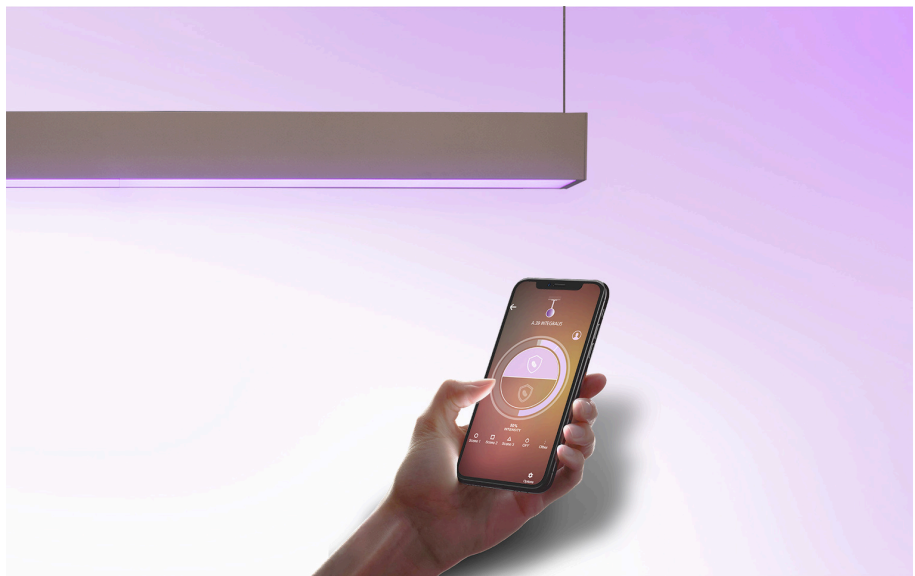

INTEGRALIS® is integrated in many products of the Artemide collection providing a significant contribution to improve the safety and environmental quality of human life in different contexts.