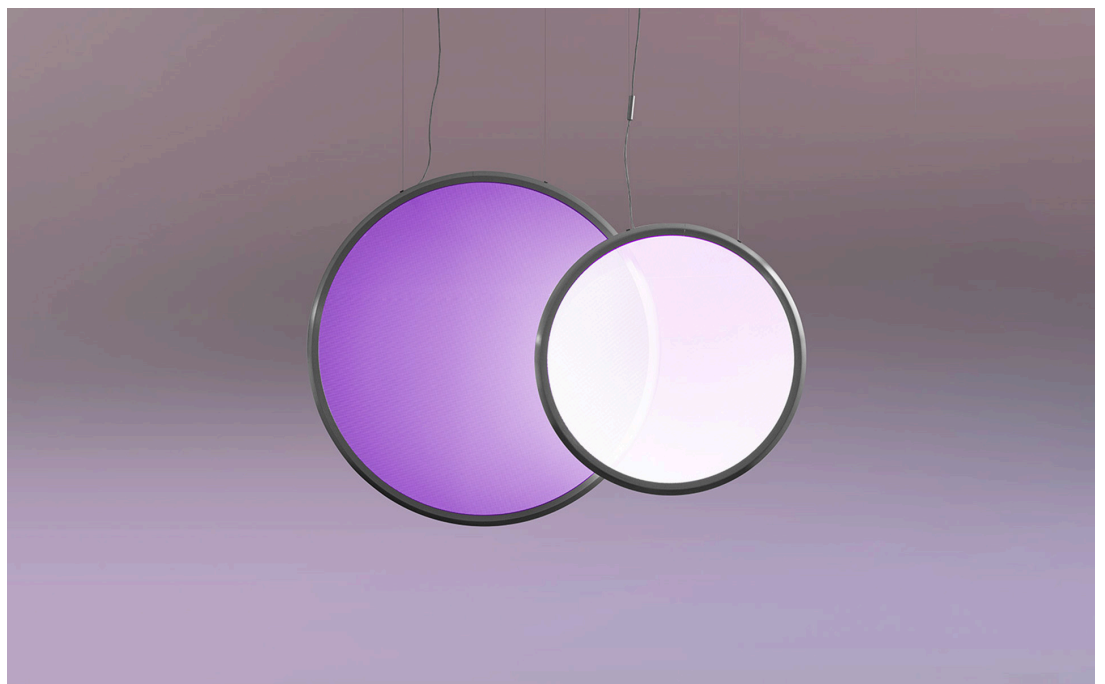

Discovery - Ernesto Gismondi