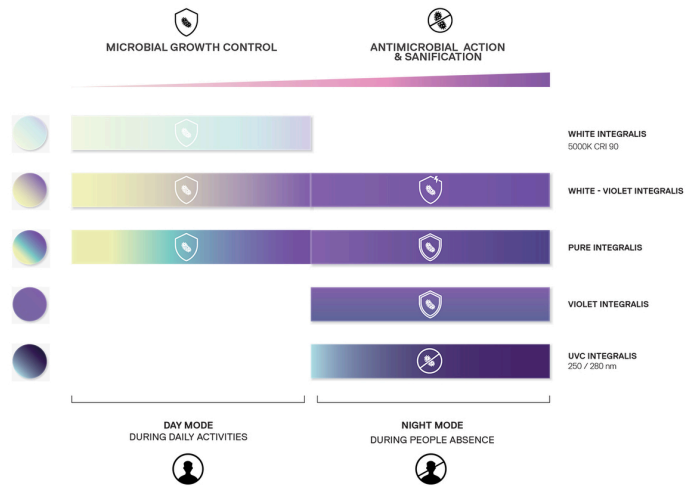

## ➤ INTEGRALIS® means living spaces safely

INTEGRALIS® allows you to experience spaces safely, it can also act in the presence of people and supports our activities with perfect light.

At the selected wavelength light has an antimicrobial activity against pathogenic microorganisms while not being offensive for people, pets and plants.

INTEGRALIS® operates according to a parametric approach that offers a scientific and measured answer starting from 4 main parameters:

- Environment use destination
- People presence
- Time available for sanification
- Finishing materials

INTEGRALIS® follows the rhythm of life working on the concept of “dose”. A “dose” is the measure of the density of energy to be applied to the environment surface depending on the variables above to determine the desired antimicrobial effects.