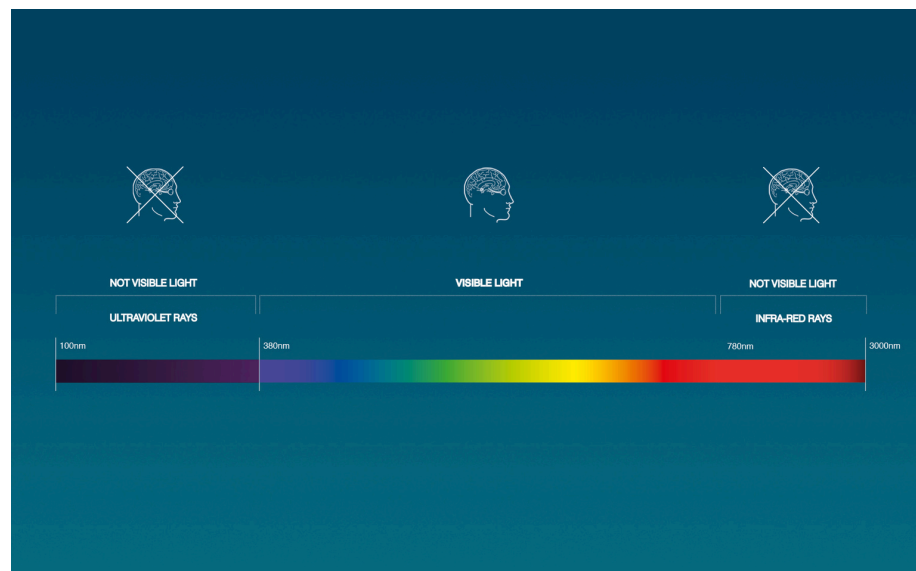

INTEGRALIS®

INTEGRALIS® is an innovative light, perfectly integrated into the products of the Artemide collections, that sanitizes spaces.

INTEGRALIS® combines sanitizing efficacy with luminous performance and design beauty.

It also integrates itself in both the environments and moments of life by interpreting the rhythms and needs of mankind.

INTEGRALIS® is managed by Artemide App, a digital interaction system accessible to all.

INTEGRALIS® was born from Artemide's scientific and technological research and humanistic and social vision.

➤ [Download INTEGRALIS® Magazine](#)

PATENT PENDING

➤ INTEGRALIS® means living spaces safely

INTEGRALIS® allows you to experience spaces safely, it can also act in the presence of people and supports our activities with perfect light.

At the selected wavelength light has an antimicrobial activity against pathogenic microorganisms while not being offensive for people, pets and plants.