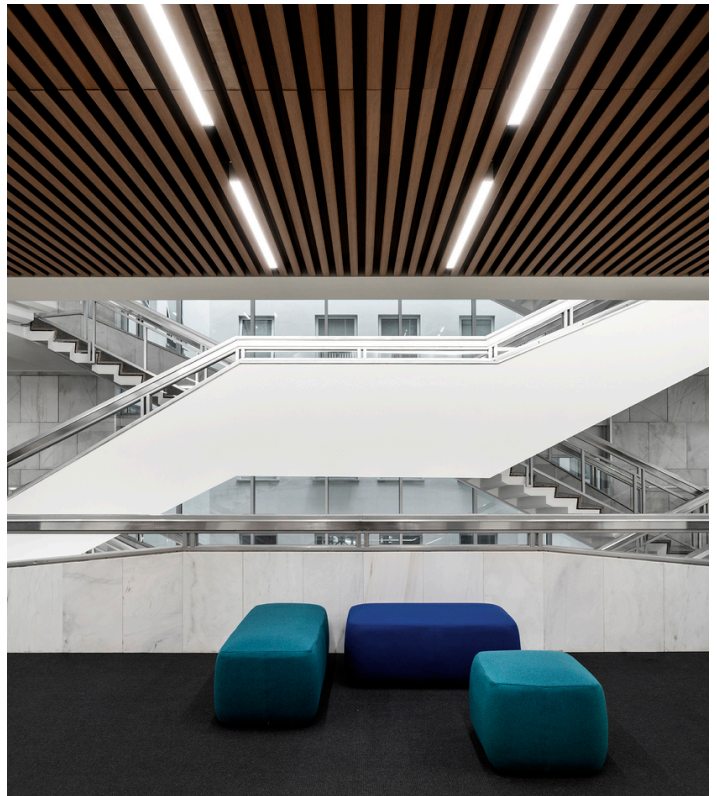

KPMG Offices

➤ Rome, Italy

➤ Año / 2021

Categoría / Office

Autor / Progetto CMR

Foto / Andrea Martiradonna

A.24 Circular Stand Alone - Carlotta de Bevilacqua

A.39 Diffused - Carlotta de Bevilacqua

A.39 Diffused - Carlotta de Bevilacqua

AoL Circular - Bjarke Ingels Group

↗ A new Living Place for KPMG offices in Rome

The space planning activity has combined organizational efficiency and the well-being of people. The interior spaces, in fact, have been completely redefined, following the major demolition of internal walls, with the aim of supporting productivity and facilitate collaboration in an articulated reality such as KPMG, starting from the quality of the experience offered to the people who work there.