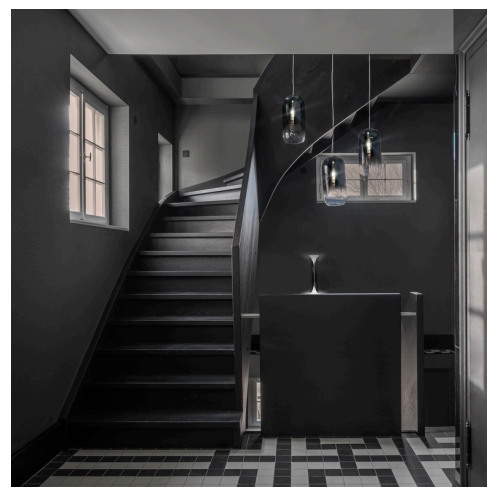

Kitzig Design Studios, The Flat

➤ Düsseldorf, Germany

➤ Año / 2023

Categoría / Office / Residential

Autor / Kitzig Design Studios

Foto / Marvin Schwienheer

A.39 Sharping - Carlotta de Bevilacqua

Gople - Bjarke Ingels Group

Vector Track - Carlotta de Bevilacqua

nh Floor - Neri & Hu | Vector Ceiling - Carlotta de Bevilacqua

nh S4 Circulaire - Neri & Hu

The former residence of the British Consul General in the first line of the Rhine is the new headquarters of Kitzig Design Studios. Founder and managing director, Olaf Kitzig, had acquired the house in 2021. Since then, the building, consisting of brickwork with natural stone elements extending over three floors, has been restored with great care and attention to detail. Today, heritage-protected components harmonize with new design and modern technology. In addition to office and living space, the more than 1.000 m² are primarily showroom.