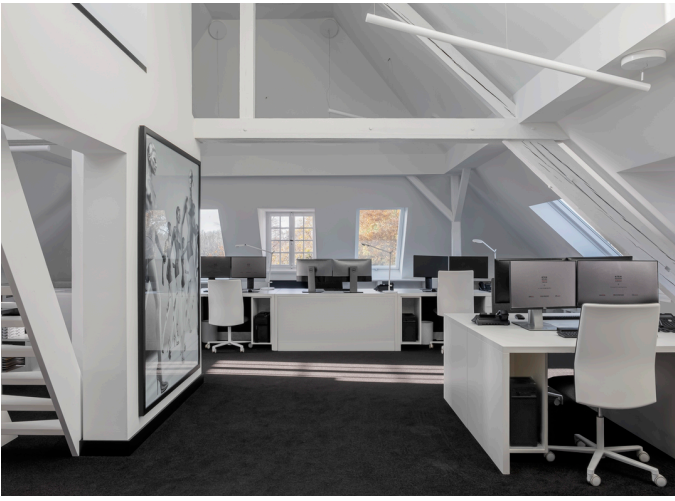

Alphabet of Light Linear - Bjarke Ingels Group | Demetra - Naoto Fukasawa