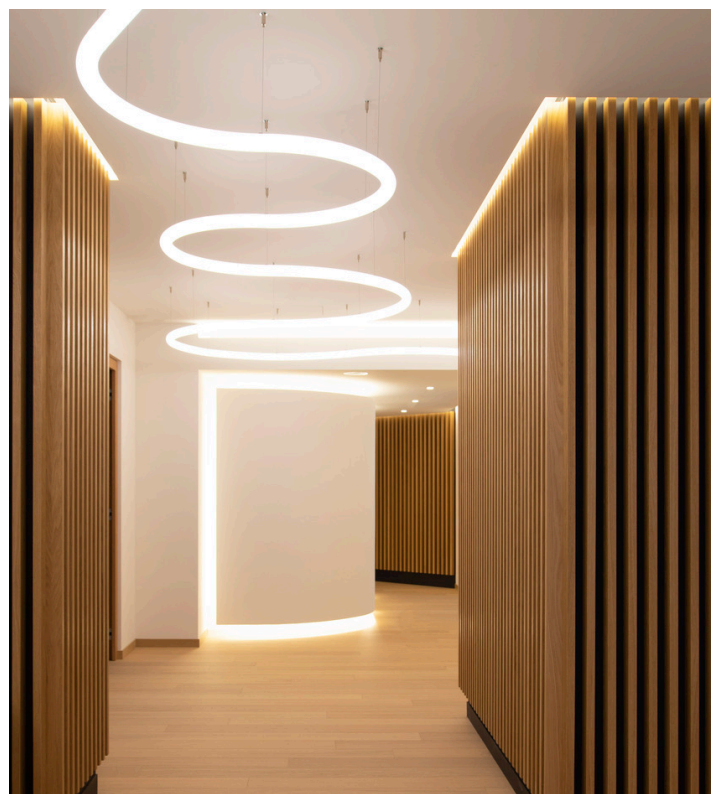

Fineco

➤ Milan, Italy

➤ Año / 2023

Categoría / Office

Autor / Real Estate Fineco e AMF Architecture

Foto / Real Estate Fineco e AMF Architecture

Artemide contributed to enhancing the spaces of Fineco's offices, lighting the Fineco TM office, Fineco Wellbeing and the Fineco Milano Durante Reception with precision and style. Artemide products, characterised by cutting-edge design and advanced lighting technology, were carefully used in the realisation of these projects. Artemide lighting continues to make a significant contribution to the creation of prestigious environments, flawlessly integrating aesthetics and functionality.