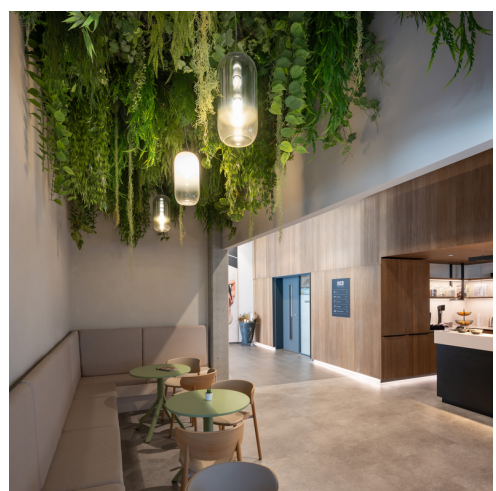

Gople - Bjarke Ingels Group