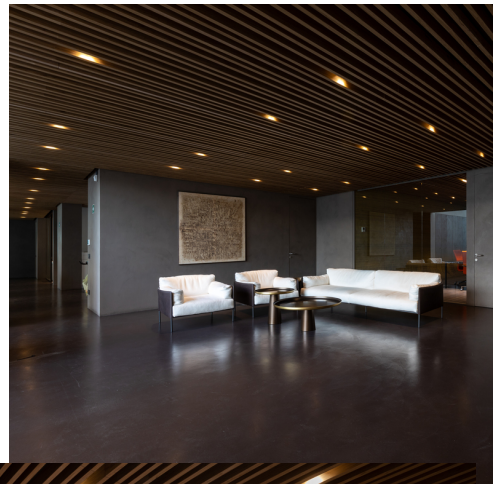

Sharp - Carlotta de Bevilacqua