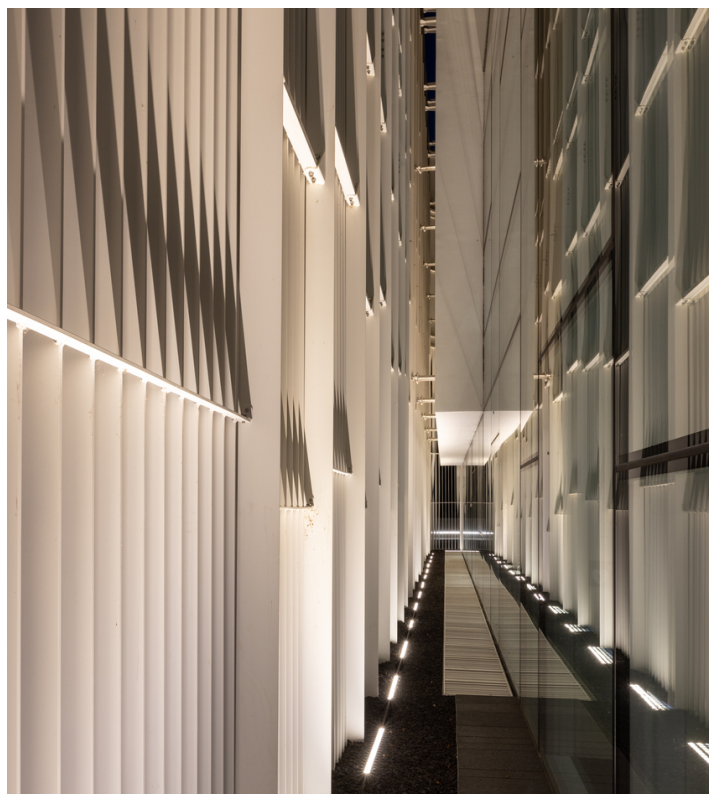

Faeda

➤ Montorso Vicentino, Italy

➤ Año / 2021

Categoría / Office / Outdoor

Autor / Arch. Claudia Bettini

Foto / Mattia Carraro

Artemide recently illuminated Faeda's new headquarters in Montorso Vicentino. For this project, **recessed Sharp** and the **A.Sharping System** were used for the offices and corridors, and **Spike** for the façade. The Sharp system ensures high uniformity of illuminance and full control of the light emission, while Spike, with its high-performance LED sources, illuminates the façade by creating plays of light thanks to its metal fringe structure. With these advanced solutions, Artemide has created a functional and aesthetic working environment that reflects Faeda's values and innovation.