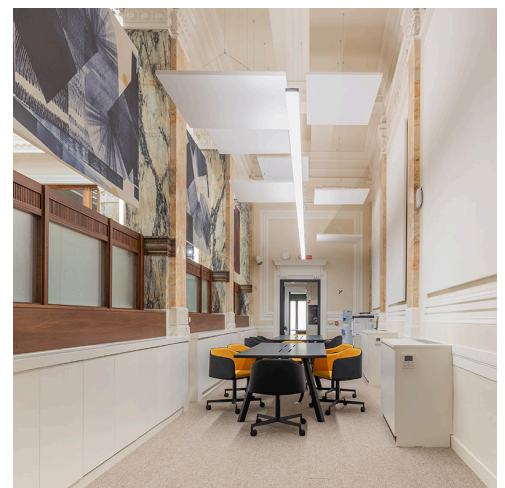

# PwC Workspace

➤ Bologna, Italy

➤ Año / 2024

Categoría / Office

Autor / Open Project Srl

Foto / Vincenzo Ruocco

Vector Track - Carlotta de Bevilacqua

Hoy System - Foster + Partners Industrial Design

The new PwC headquarters in Bologna's historic center blends respect for heritage architecture with contemporary innovation. Artemide plays a key role in shaping a comfortable and sustainable environment with **Hoy**, **A.39 Refractive**, and **Vector** lighting solutions. This project, aiming for WELL® V2 certification, underscores a commitment to well-being and sustainability.