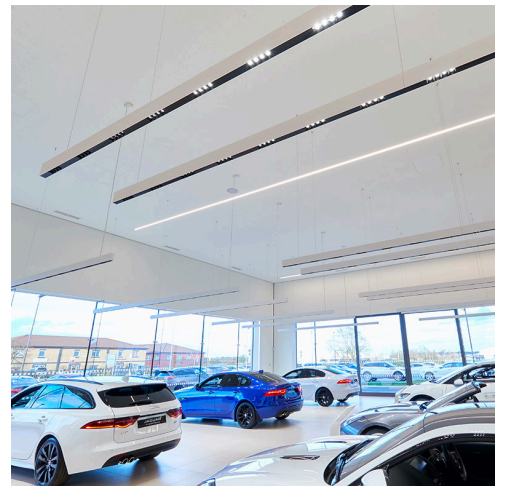

Jaguar Land Rover

↗ Lincoln, UK

↗ Año / 2019

Categoría / Retail

Autor / Glenn Castle, Artemide

Foto / Alan Fletcher, A Shot In The Dark Photography

➤ "An Artemide lighting installation for JLR global roll-out"