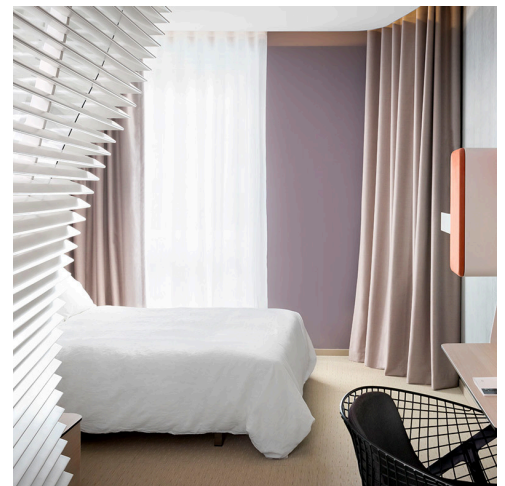

# Okko Hotels

➤ Nantes, France

➤ Año / 2014

Categoría / Hospitality

Foto / Jérôme Galland

CÔNE wall lamp, designed by Patrick Norguet

Tolomeo Diffusore wall adapted to be mounted on hangers

CÔNE wall lamp, designed by Patrick Norguet