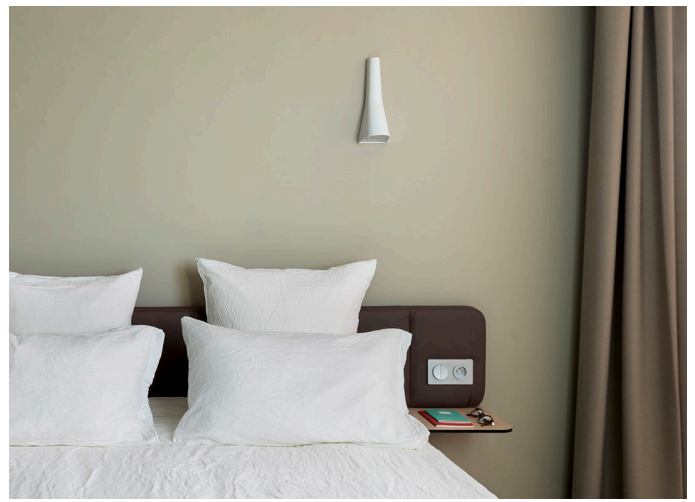

# Okko Hotels

➤ Nantes, France

➤ Año / 2014

Categoría / Hospitality

Foto / Jérôme Galland

CÔNE wall lamp, designed by Patrick Norguet

Tolomeo Diffusore wall adapted to be mounted on hangers

CÔNE wall lamp, designed by Patrick Norguet