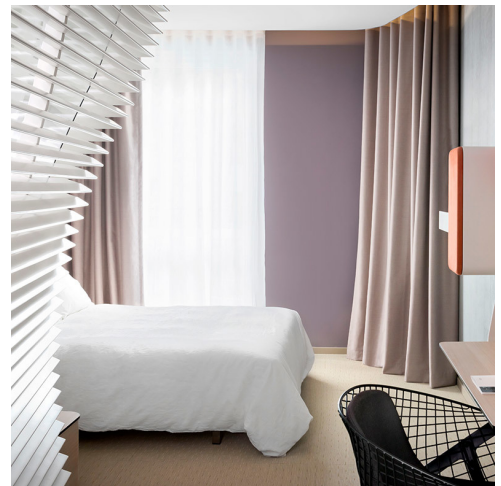

# Okko Hotels

➤ Nantes, France

➤ Año / 2014  
Categoría / Hospitality  
Foto / Jérôme Galland

CÔNE wall lamp, designed by Patrick Norguet

Tolomeo Diffusore wall adapted to be mounted on hangers

CÔNE wall lamp, designed by Patrick Norguet