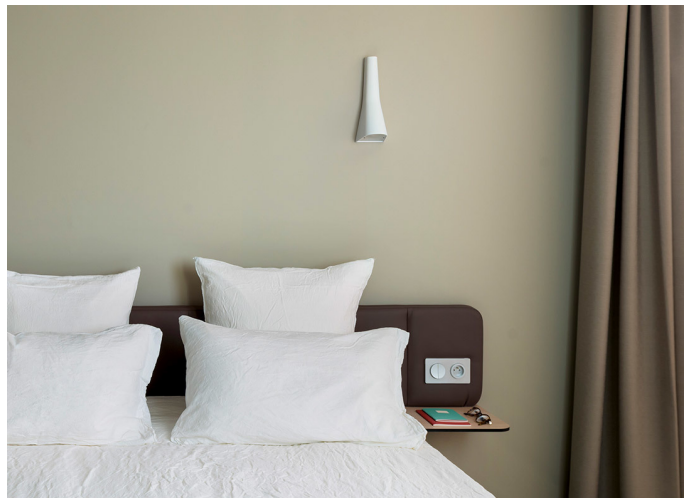

# Okko Hotels

➤ Nantes, France

➤ Año / 2014  
Categoría / Hospitality  
Foto / Jérôme Galland

CÔNE wall lamp, designed by Patrick Norguet

Tolomeo Diffusore wall adapted to be mounted on hangers

CÔNE wall lamp, designed by Patrick Norguet