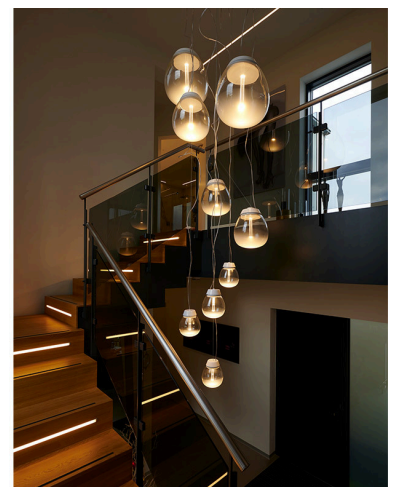

# Private Residence

➤ Lübeck, Germany

➤ Año / 2019

Categoría / Residential

Autor / Raumideen, Iserlohn

Foto / Juliander Enßle

➤ A.24 with Vector forms the functional basic structure of the lighting concept