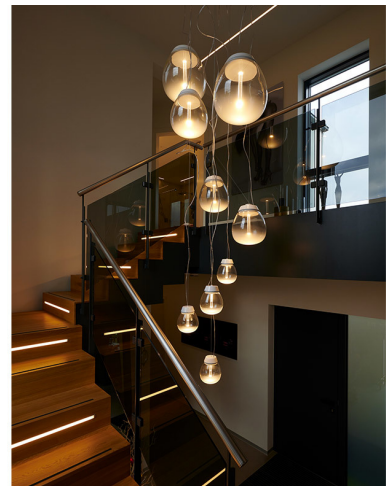

Private Residence

➤ Lübeck, Germany

➤ Año / 2019

Categoría / Residential

Autor / Raumideen, Iserlohn

Foto / Juliander Enßle

↗ A.24 with Vector forms the functional basic structure of the lighting concept