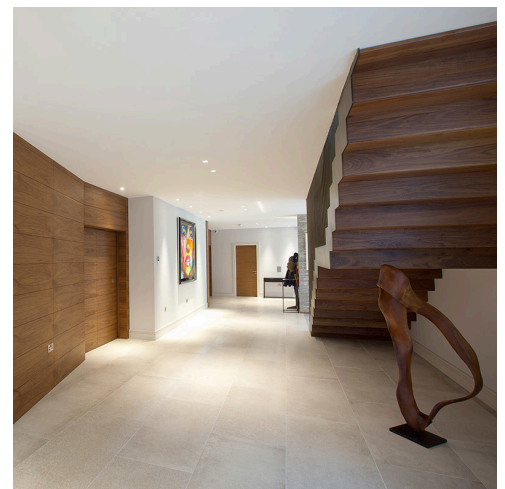

Everything 80 - Ernesto Gismondi