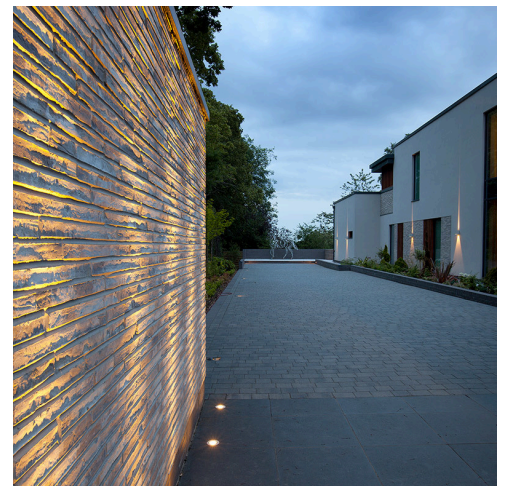

Stonecroft

➤ Leeds, UK

➤ Año / 2018

Categoría / Outdoor

Autor / Halliday Clark Architects

Effetto - Ernesto Gismondi

Ego - Studio Artemide

Artemide worked closely with founding partner, Adam Clark, of Halliday Clark Architects in Ilkley. Being used to Georgian and Victorian architecture, the clients placed great trust in their architect to design a new 'modern' home for their family.