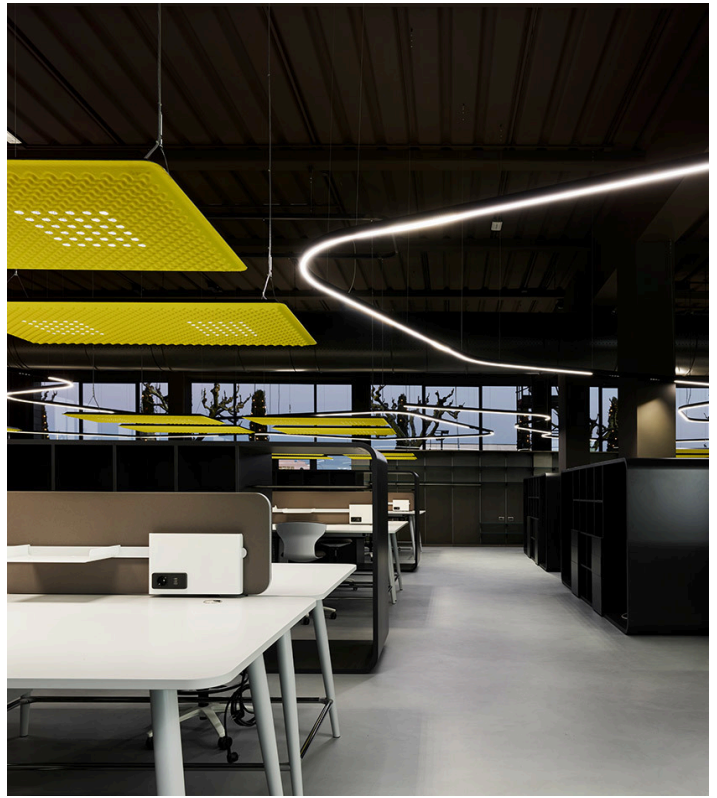

Artemide illuminates Giuntini office workspaces with a stunning, tailor-made configuration of **A.24 system** that freely and seamlessly runs through the environment, providing general lighting to this elegant open space.

Directly above the work tables, on the other hand, there are suspended **Eggboard**: with their dual function of lamps and sound-absorbing panels, they ensure perfect light on the worktop and an excellent sound level of the environment. Artemide once again delivers a sophisticated and effective lighting solution, to highlight the charm of these spaces without giving up functionality.