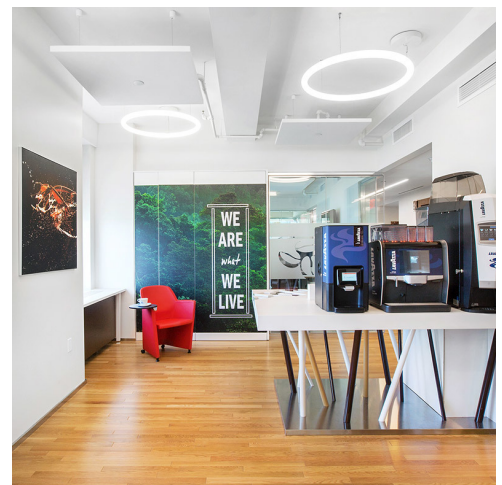

Lavazza Headquarters

➤ New York, USA

➤ Año / 2020

Categoría / Office

Autor / Montroy DeMarco Architecture (MDA) and Isidoro Mastronardi of Studio aCd Architetti

Foto / Ola Wilk

Tolomeo Table and A.39 Diffused

Alphabet of Light Circular

Eggboard and Tolomeo Mega Floor

Alphabet of Light Circular