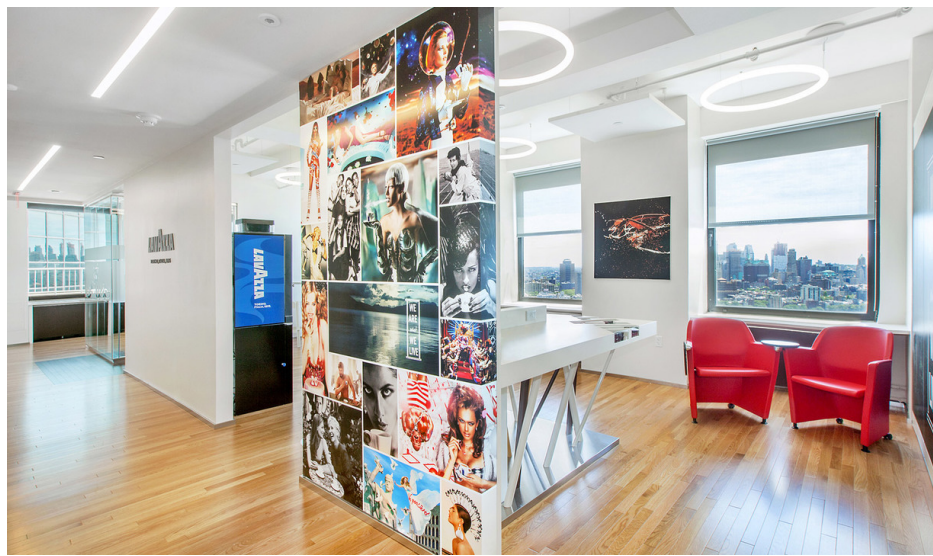

Lavazza Headquarters

➤ New York, USA

➤ Año / 2020

Categoría / Office

Autor / Montroy DeMarco Architecture (MDA) and Isidoro Mastronardi of Studio aCd Architetti

Foto / Ola Wilk

Tolomeo Table and A.39 Diffused

Alphabet of Light Circular

Eggboard and Tolomeo Mega Floor

Alphabet of Light Circular