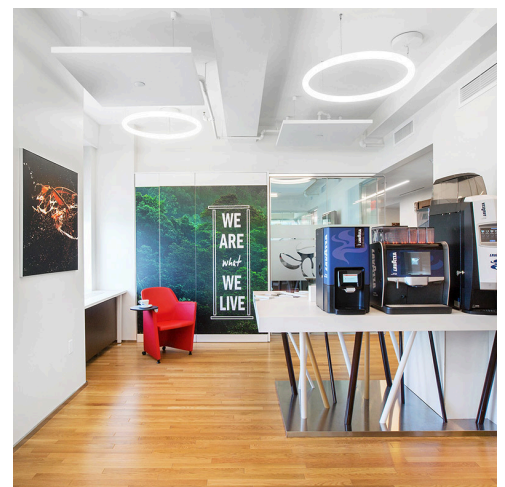

# Lavazza Headquarters

➤ New York, USA

➤ Año / 2020

Categoría / Office

Autor / Montroy DeMarco Architecture (MDA) and Isidoro Mastronardi of Studio aCd Architetti

Foto / Ola Wilk

Tolomeo Table and A.39 Diffused

Alphabet of Light Circular

Eggboard and Tolomeo Mega Floor

Alphabet of Light Circular