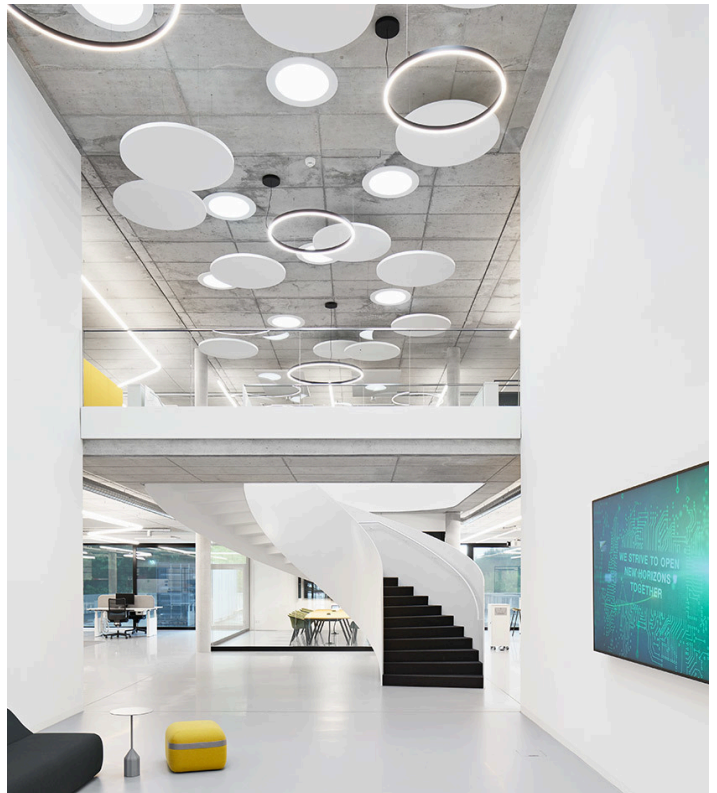

CML Europe, market leaders in circuit boards for the automotive industries, built a new headquarters in Palmbach near Karlsruhe. The objective of the lighting design was to reflect the DNA of the company in accordance with the overall architecture. The circuit boards could be reconstructed perfectly with the DALI controlled Alphabet of Light system and ideally fit in the innovative architecture at the same time.