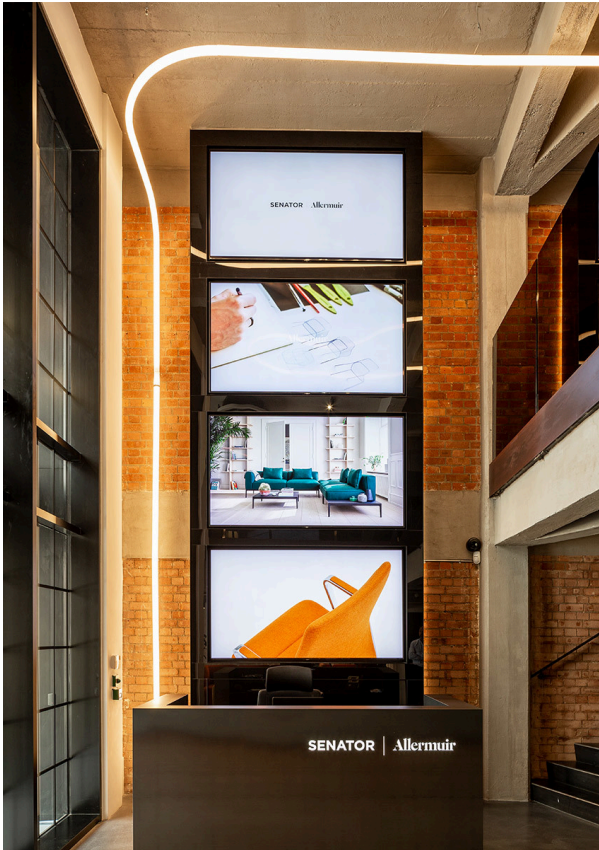

Senator

White Bear Yard

↗ London, UK

↗ Año / 2021

Categoría / Retail

Autor / Space Invader Design / Senator Group

Foto / Amphitype

AoL System - Bjarke Ingels Group

AoL System - Bjarke Ingels Group

A.39 Diffused - Carlotta de Bevilacqua

Hoy Spot SMD - Foster + Partners

Artemide and Senator continue their partnership with the exciting launch of the new London Senator Showroom. The first phase of the project completes the ground and lower ground floors. Architectural collections spanning A.24 System, A.39 System, Hoy System, Vector and Alphabet of Light System complement the vast display space for visiting professionals to explore, experience and learn.