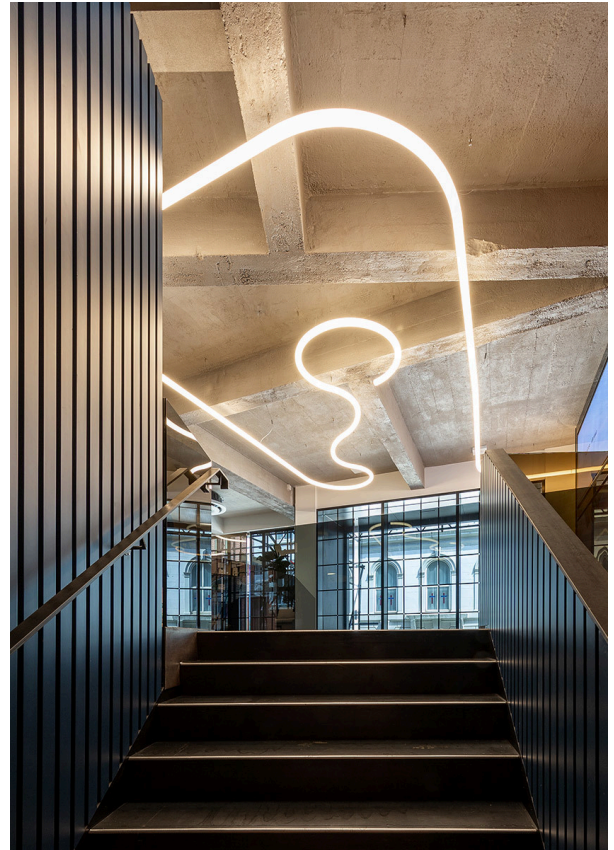

Senator

White Bear Yard

↗ London, UK

↗ Año / 2021

Categoría / Retail

Autor / Space Invader Design / Senator Group

Foto / Amphitype

AoL System - Bjarke Ingels Group

AoL System - Bjarke Ingels Group

A.39 Diffused - Carlotta de Bevilacqua

Hoy Spot SMD - Foster + Partners

Artemide and Senator continue their partnership with the exciting launch of the new London Senator Showroom. The first phase of the project completes the ground and lower ground floors. Architectural collections spanning A.24 System, A.39 System, Hoy System, Vector and Alphabet of Light System complement the vast display space for visiting professionals to explore, experience and learn.