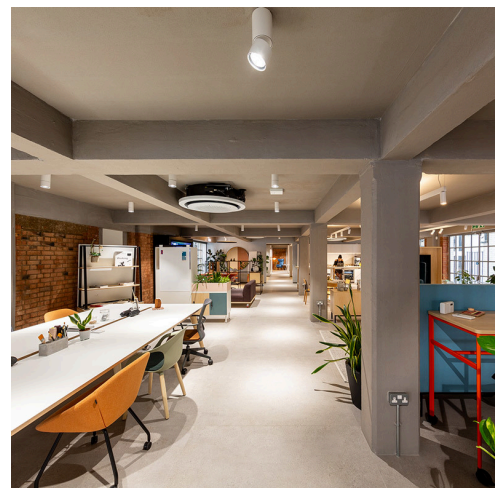

Senator

White Bear Yard

↗ London, UK

↗ Año / 2021

Categoría / Retail

Autor / Space Invader Design / Senator Group

Foto / Amphitype

AoL System - Bjarke Ingels Group

AoL System - Bjarke Ingels Group

A.39 Diffused - Carlotta de Bevilacqua

Hoy Spot SMD - Foster + Partners

Artemide and Senator continue their partnership with the exciting launch of the new London Senator Showroom. The first phase of the project completes the ground and lower ground floors. Architectural collections spanning A.24 System, A.39 System, Hoy System, Vector and Alphabet of Light System complement the vast display space for visiting professionals to explore, experience and learn.