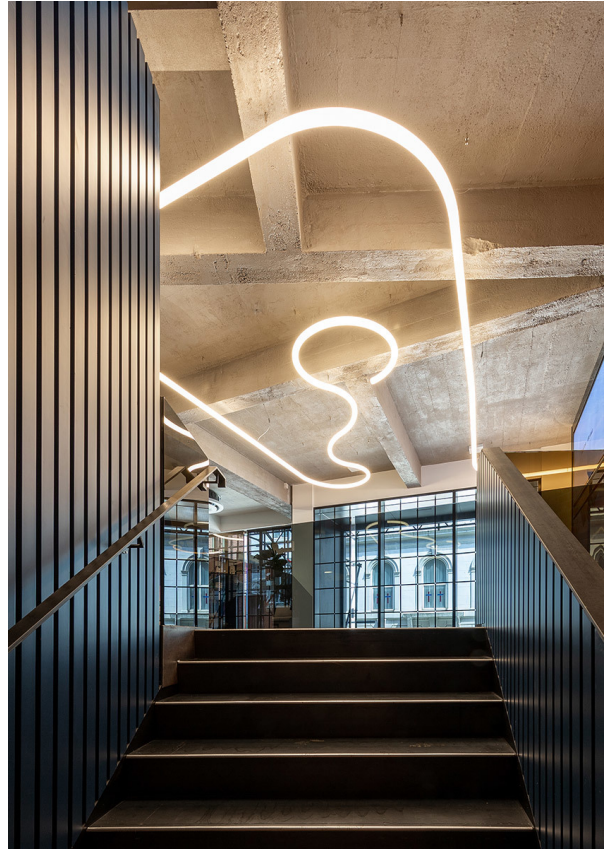

Senator White Bear Yard

↗ London, UK

↗ Año / 2021

Categoría / Retail

Autor / Space Invader Design / Senator Group

Foto / Amphitype

AoL System - Bjarke Ingels Group

AoL System - Bjarke Ingels Group

A.39 Diffused - Carlotta de Bevilacqua

Hoy Spot SMD - Foster + Partners

AoL Circular - Bjarke Ingels Group

Artemide and Senator continue their partnership with the exciting launch of the new London Senator Showroom. The first phase of the project completes the ground and lower ground floors. Architectural collections spanning A.24 System, A.39 System, Hoy System, Vector and Alphabet of Light System complement the vast display space for visiting professionals to explore, experience and learn.