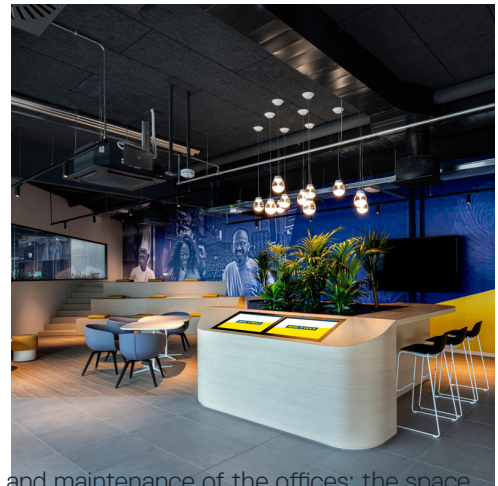

Metro Village

➤ San Donato Milanese, Italy

➤ Année / 2021

Catégorie / Office

Auteur / Lombardini22 - DEGW

Photo / Dario & Carlos Tettamanzi

Series Y - Gensler | Dioscuri - Michele De Lucchi

The project of the new METRO Italia headquarters in San Donato Milanese was planned by DEGW, Lombardini22 brand specialized in workplaces, as a real place of collaboration and exchange for employees. The layout was designed to meet the characteristics and needs of the different departments of the company and the people who are part of it. Each area is projected to change according to the work requirements, between formal and informal spaces to promote comfort, dynamism and creativity according to the needs of professionals.

Series Y - Gensler | Vector - Carlotta de Bevilacqua

A.24 System + Vector Magnetic - Carlotta de Bevilacqua

The project also considered some important elements for the future use and maintenance of the offices: the space, flexible, is easily reconfigurable and scalable to accommodate changes and adapt to increasing future density.