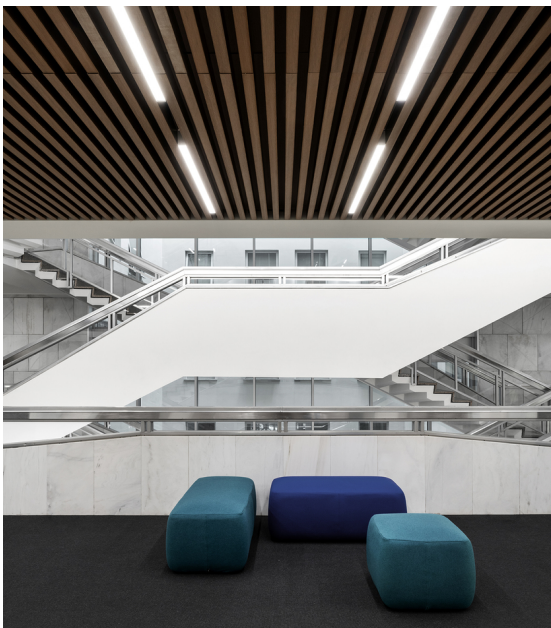

A.39 Diffused - Carlotta de Bevilacqua

Progetto CMR and Progetto Design & Build have realized the retrofit of the entire building that houses the new offices of the well-known auditing and consulting company in Rome. Working on new spatial formats and the multiple uses of collaborative spaces.