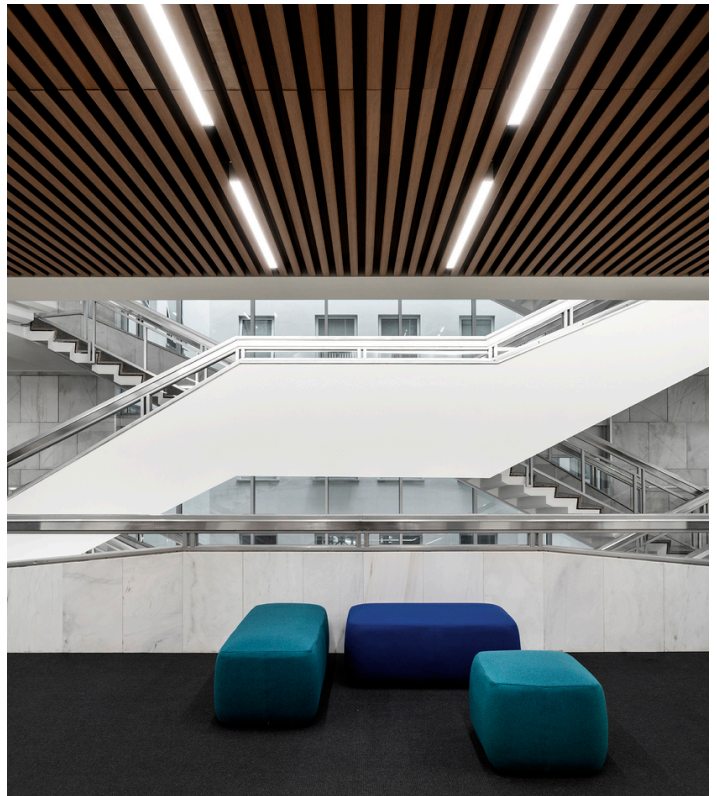

KPMG Offices

➤ Rome, Italy

➤ Année / 2021

Catégorie / Office

Auteur / Progetto CMR

Photo / Andrea Martiradonna

A.24 Circular Stand Alone - Carlotta de Bevilacqua

A.39 Diffused - Carlotta de Bevilacqua

A.39 Diffused - Carlotta de Bevilacqua

AoL Circular - Bjarke Ingels Group

↗ A new Living Place for KPMG offices in Rome

The space planning activity has combined organizational efficiency and the well-being of people. The interior spaces, in fact, have been completely redefined, following the major demolition of internal walls, with the aim of supporting productivity and facilitate collaboration in an articulated reality such as KPMG, starting from the quality of the experience offered to the people who work there.