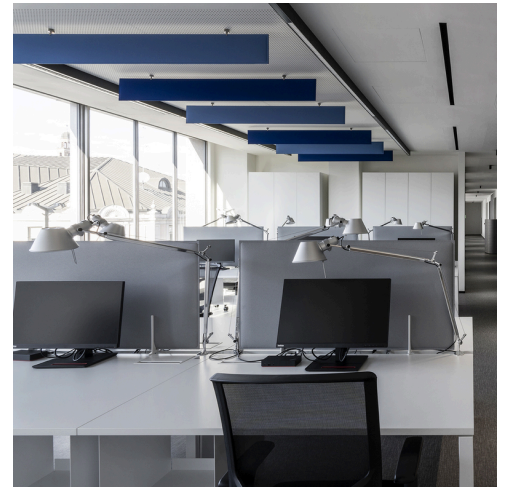

Tolomeo - Michele De Lucchi & Giancarlo
Fassina | A.39 - Carlotta de Bevilacqua

The design of the interior spaces of the new AMCO offices in Milan, followed by Progetto CMR, is conceived to meet the needs of the continuous evolution of AMCO in a scalable and sustainable way; it is based on a desk-sharing model that allows to operate in an agile way. On each floor there are areas for collaboration and concentration such as focus rooms, phone booths, meeting rooms, lounges and break areas for informal meetings.