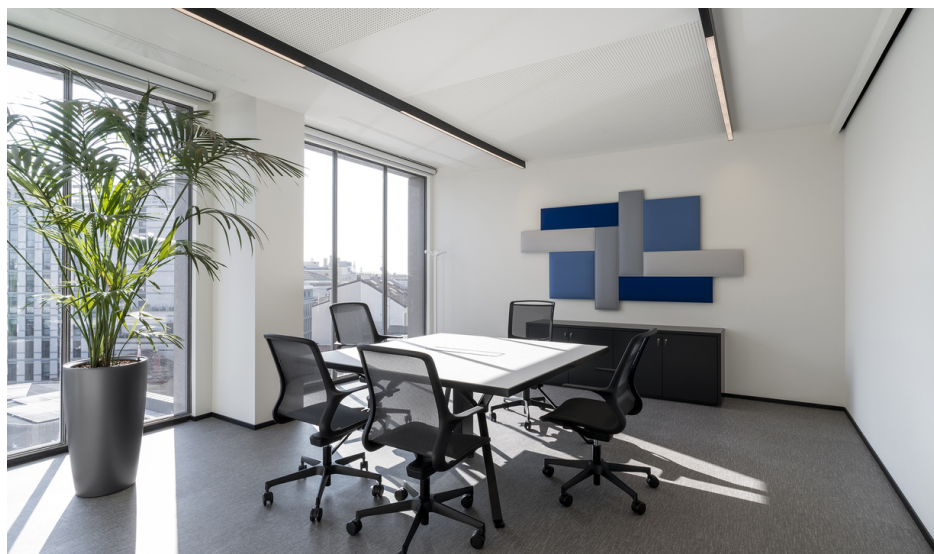

AMCO Offices

➤ Milan, Italy

➤ Année / 2022

Catégorie / Office

Auteur / Progetto CMR

Photo / Andrea Martiradonna

A.39 Controlled Emission - Carlotta de Bevilacqua

Eggboard - Progetto CMR - Giacobone & Roj

Tolomeo - Michele De Lucchi & Giancarlo
Fassina | A.39 - Carlotta de Bevilacqua

A.39 Controlled Emission - Carlotta de Bevilacqua

The design of the interior spaces of the new AMCO offices in Milan, followed by Progetto CMR, is conceived to meet the needs of the continuous evolution of AMCO in a scalable and sustainable way; it is based on a desk-sharing model that allows to operate in an agile way. On each floor there are areas for collaboration and concentration such as focus rooms, phone booths, meeting rooms, lounges and break areas for informal meetings.