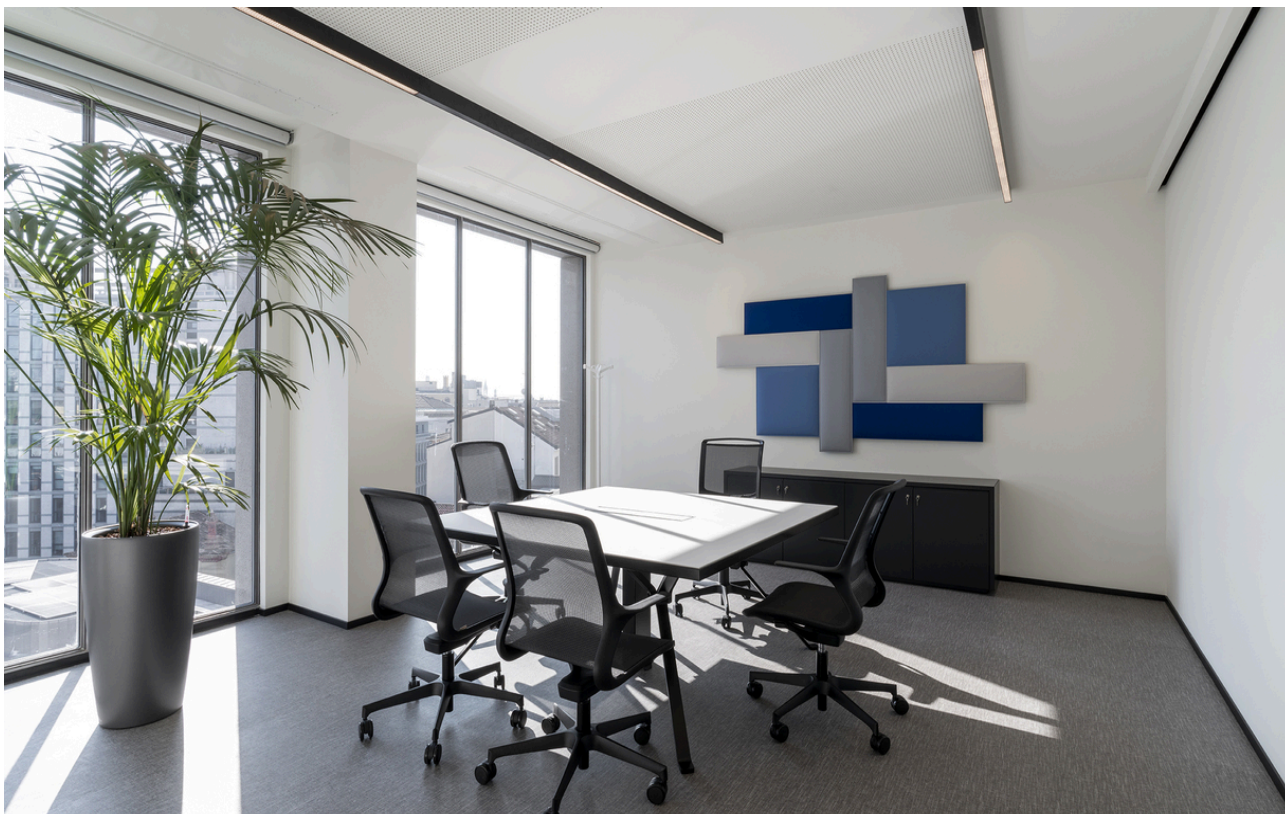

A.39 Controlled Emission - Carlotta de Bevilacqua