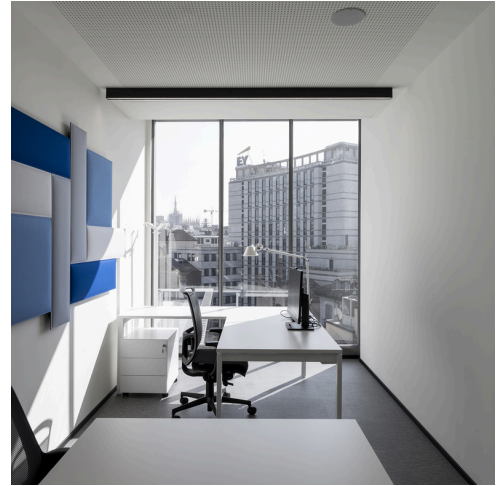

Tolomeo - Michele De Lucchi & Giancarlo Fassina | A.39 - Carlotta de Bevilacqua