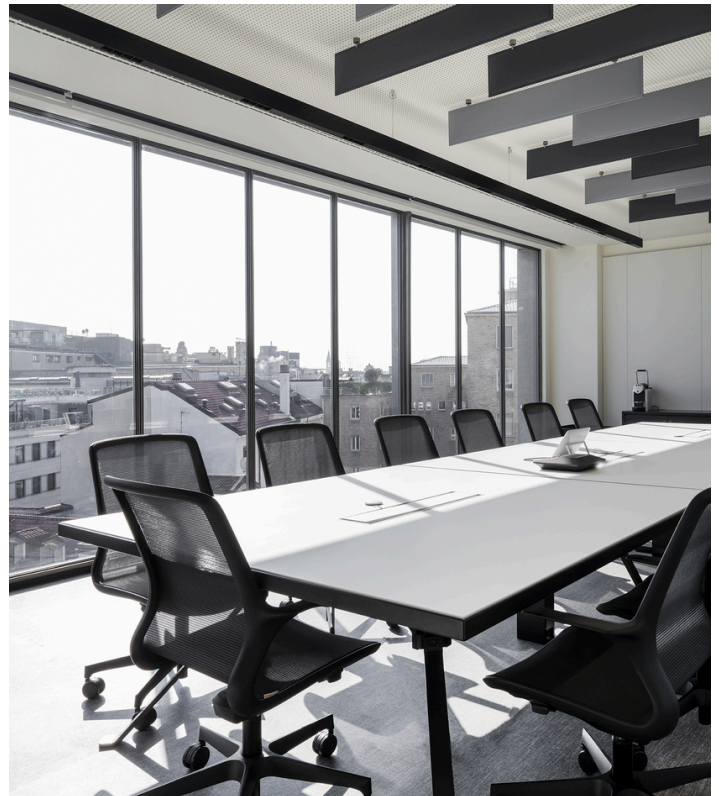

A.39 Controlled Emission - Carlotta de Bevilacqua