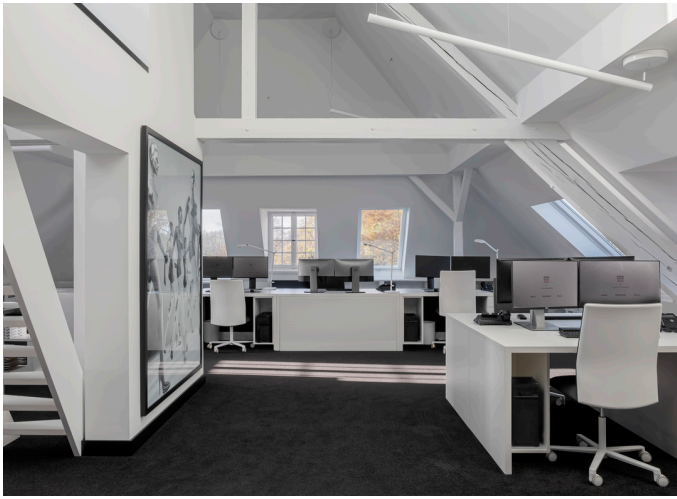

Alphabet of Light Linear - Bjarke Ingels Group | Demetra - Naoto Fukasawa