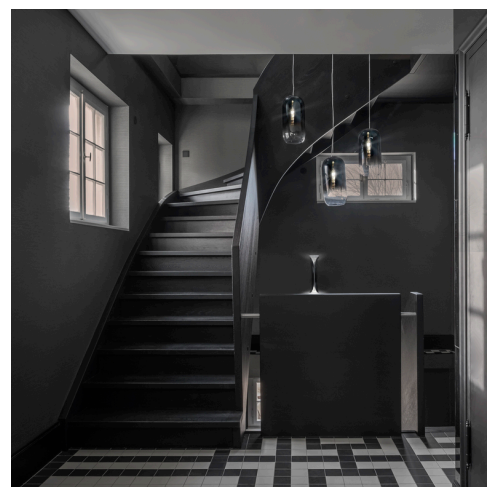

Kitzig Design Studios, The Flat

➤ Düsseldorf, Germany

➤ Année / 2023

Catégorie / Office / Residential

Auteur / Kitzig Design Studios

Photo / Marvin Schwienheer

A.39 Sharping - Carlotta de Bevilacqua

Gople - Bjarke Ingels Group

Vector Track - Carlotta de Bevilacqua

nh Floor - Neri & Hu | Vector Ceiling - Carlotta de Bevilacqua

nh S4 Circulaire - Neri & Hu

The former residence of the British Consul General in the first line of the Rhine is the new headquarters of Kitzig Design Studios. Founder and managing director, Olaf Kitzig, had acquired the house in 2021. Since then, the building, consisting of brickwork with natural stone elements extending over three floors, has been restored with great care and attention to detail. Today, heritage-protected components harmonize with new design and modern technology. In addition to office and living space, the more than 1.000 m² are primarily showroom.