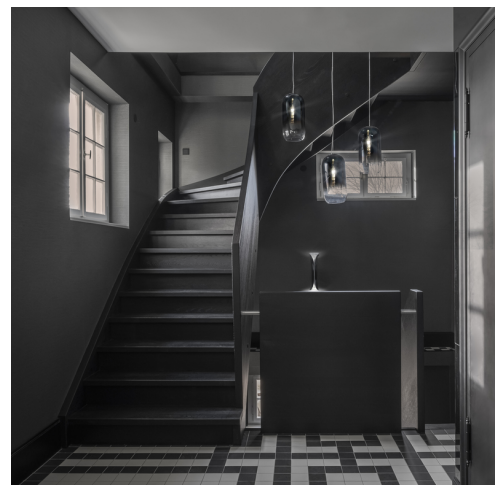

Kitzig Design Studios, The Flat

➤ Düsseldorf, Germany

➤ Année / 2023

Catégorie / Office / Residential

Auteur / Kitzig Design Studios

Photo / Marvin Schwienheer

A.39 Sharping - Carlotta de Bevilacqua

Gople - Bjarke Ingels Group

Vector Track - Carlotta de Bevilacqua

nh Floor - Neri & Hu | Vector Ceiling - Carlotta de Bevilacqua

nh S4 Circulaire - Neri & Hu

Tolomeo & Tolomeo Faretto - Michele De Lucchi

The former residence of the British Consul General in the first line of the Rhine is the new headquarters of Kitzig Design Studios. Founder and managing director, Olaf Kitzig, had acquired the house in 2021. Since then, the building, consisting of brickwork with natural stone elements extending over three floors, has been restored with great care and attention to detail. Today, heritage-protected components harmonize with new design and modern technology. In addition to office and living space, the more than 1.000 m² are primarily showroom.