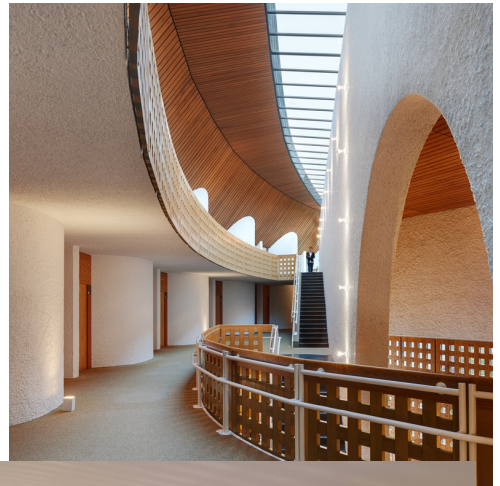

Shogun - Mario Botta