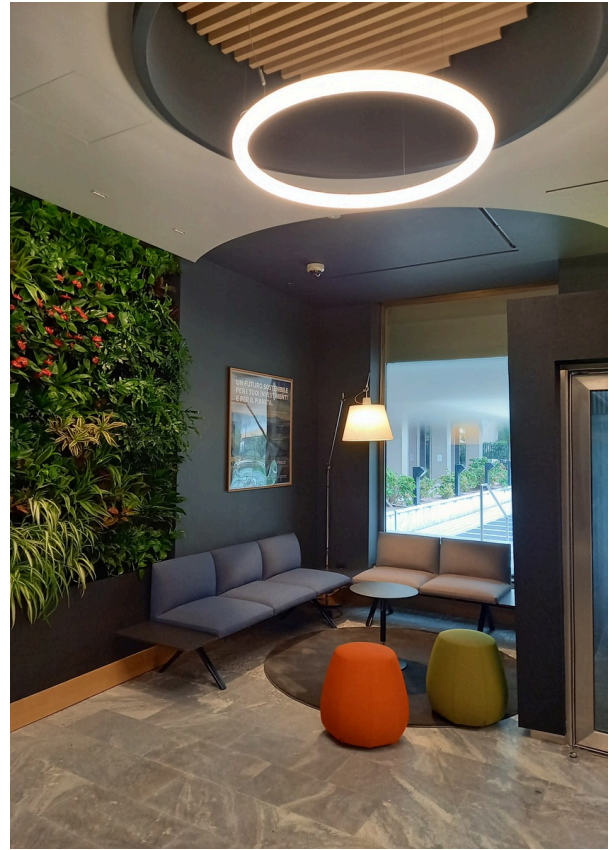

Alphabet of Light Circular - BIG Bjarke Ingels Group