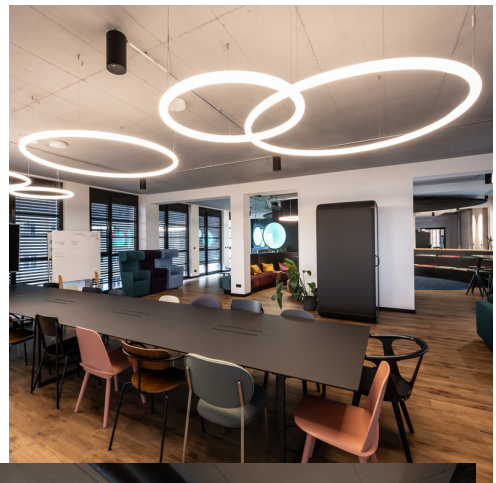

C3 Creative Code and Content

➤ Munich, Germany

➤ Année / 2023

Catégorie / Office

Auteur / D'NA Dina Andersen

Photo / Linus Lintner

Funivia - Carlotta de Bevilacqua

Artemide recently enlightened the offices of **C3 Creative Code & Content** in Munich. **Funivia System** helped creating a bright and modern environment inside the offices.

Several other Artemide products including Hoy, Discovery, Alphabet of Light and Gople were installed, meeting the different aesthetic and functional needs of the work environment.

This partnership reflects Artemide's commitment to bringing the quality and elegance of light into work spaces.

Ernesto Gismondi - Discovery Vertical | Alphabet of Light Circular - BIG Bjarke Ingels Group

Gople Suspension - BIG Bjarke Ingels Group | Hoy Spot - Foster + Partners Industrial Design

Funivia - Carlotta de Bevilacqua