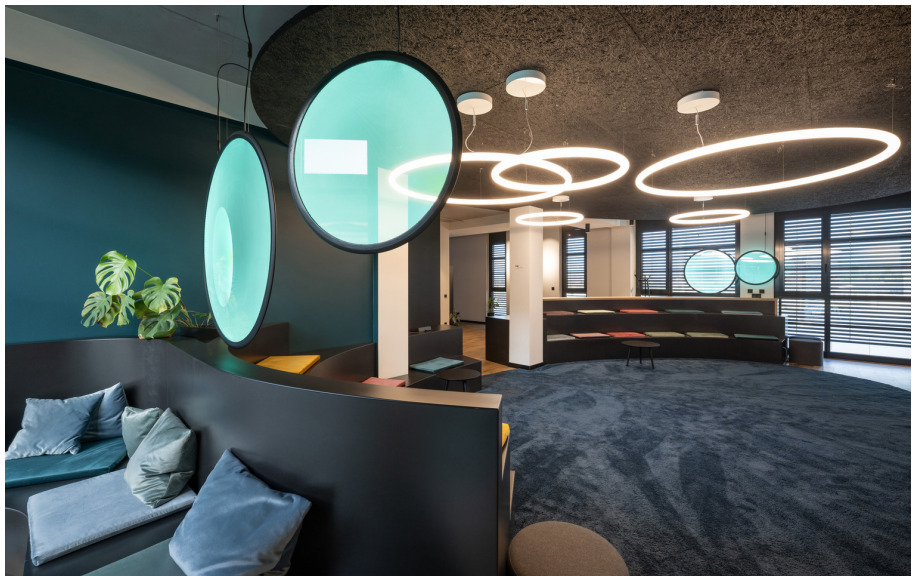

C3 Creative Code and Content

➤ Munich, Germany

➤ Année / 2023

Catégorie / Office

Auteur / D'NA Dina Andersen

Photo / Linus Lintner

Funivia - Carlotta de Bevilacqua

Artemide recently enlightened the offices of **C3 Creative Code & Content** in Munich. **Funivia System** helped creating a bright and modern environment inside the offices.

Several other Artemide products including Hoy, Discovery, Alphabet of Light and Gople were installed, meeting the different aesthetic and functional needs of the work environment.

This partnership reflects Artemide's commitment to bringing the quality and elegance of light into work spaces.

Ernesto Gismondi - Discovery Vertical | Alphabet of Light Circular - BIG Bjarke Ingels Group

Gople Suspension - BIG Bjarke Ingels Group | Hoy Spot - Foster + Partners Industrial Design

Funivia - Carlotta de Bevilacqua