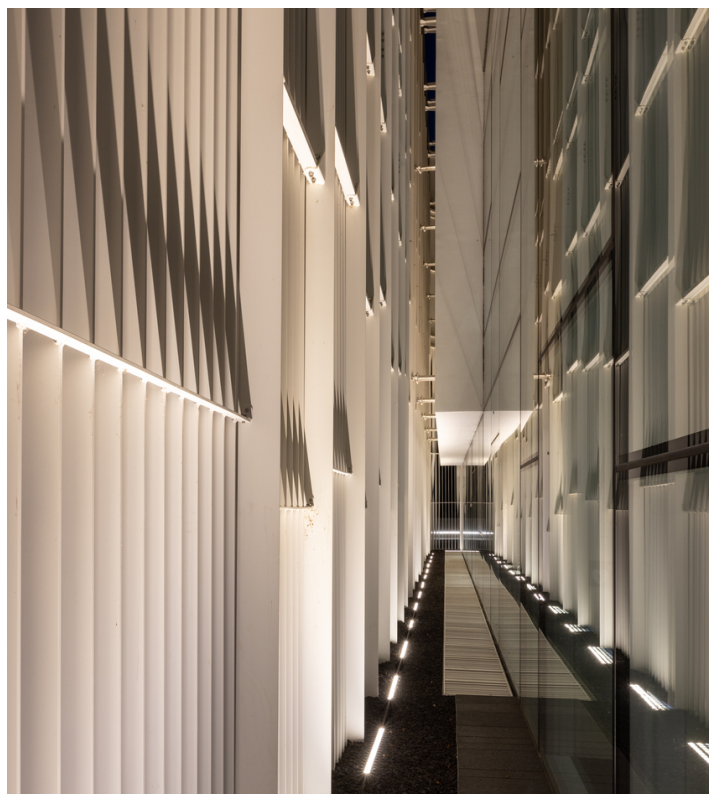

# Faeda

➤ Montorso Vicentino, Italy

➤ Année / 2021

Catégorie / Office / Outdoor

Auteur / Arch. Claudia Bettini

Photo / Mattia Carraro

**Artemide** recently illuminated Faeda's new headquarters in Montorso Vicentino. For this project, **recessed Sharp** and the **A.Sharping System** were used for the offices and corridors, and **Spike** for the façade. The Sharp system ensures high uniformity of illuminance and full control of the light emission, while Spike, with its high-performance LED sources, illuminates the façade by creating plays of light thanks to its metal fringe structure. With these advanced solutions, Artemide has created a functional and aesthetic working environment that reflects Faeda's values and innovation.