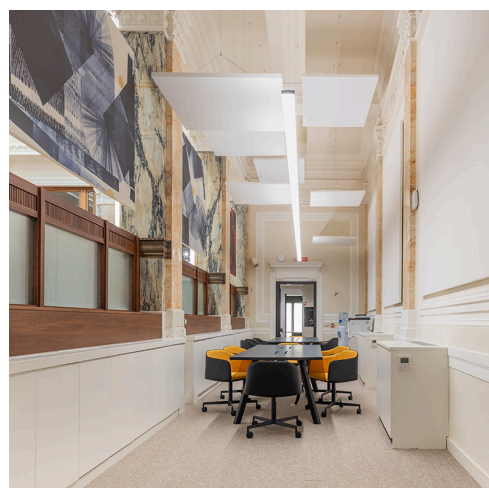

PwC Workspace

➤ Bologna, Italy

➤ Année / 2024

Catégorie / Office

Auteur / Open Project Srl

Photo / Vincenzo Ruocco

Vector Track - Carlotta de Bevilacqua

Hoy System - Foster + Partners Industrial Design

The new PwC headquarters in Bologna's historic center blends respect for heritage architecture with contemporary innovation. Artemide plays a key role in shaping a comfortable and sustainable environment with **Hoy**, **A.39 Refractive**, and **Vector** lighting solutions. This project, aiming for WELL® V2 certification, underscores a commitment to well-being and sustainability.