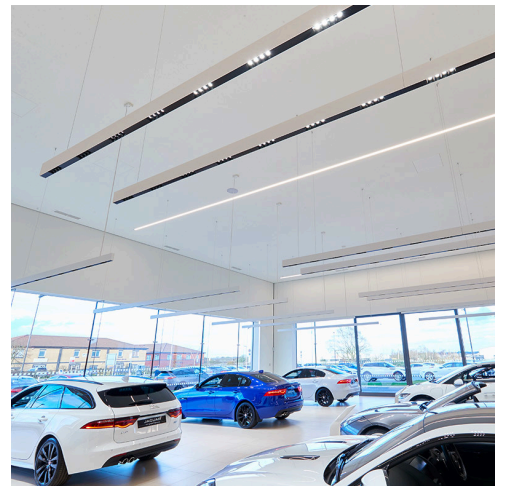

# Jaguar Land Rover

➤ Lincoln, UK

➤ Année / 2019

Catégorie / Retail

Auteur / Glenn Castle, Artemide

Photo / Alan Fletcher, A Shot In The Dark Photography

➤ "An Artemide lighting installation for JLR global roll-out"