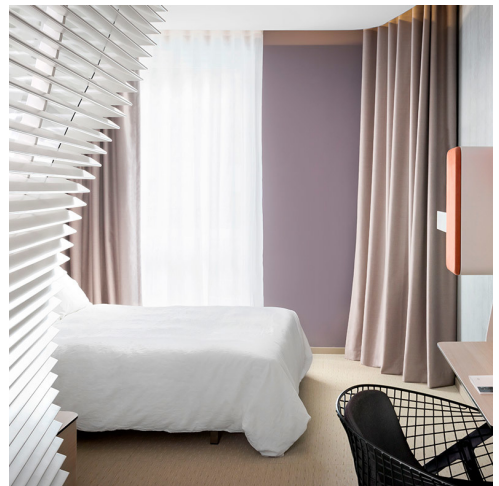

Okko Hotels

➤ Nantes, France

➤ Année / 2014
Catégorie / Hospitality
Photo / Jérôme Galland

CÔNE wall lamp, designed by Patrick Norguet

Tolomeo Diffusore wall adapted to be mounted on hangers

CÔNE wall lamp, designed by Patrick Norguet