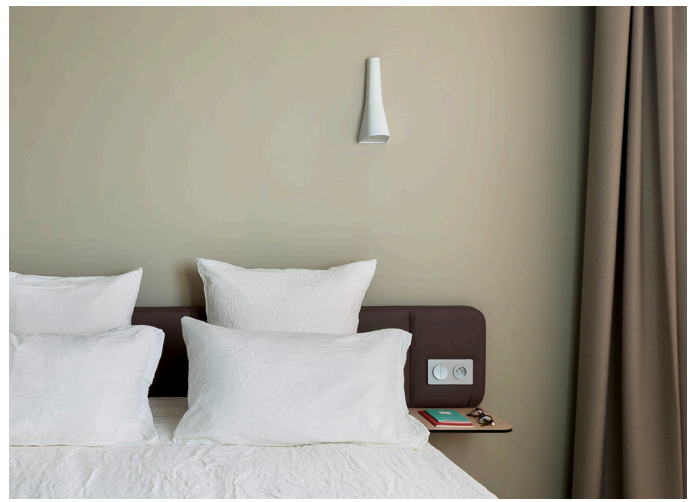

# Okko Hotels

➤ Nantes, France

➤ Année / 2014

Catégorie / Hospitality

Photo / Jérôme Galland

CÔNE wall lamp, designed by Patrick Norguet

Tolomeo Diffusore wall adapted to be mounted on hangers

CÔNE wall lamp, designed by Patrick Norguet