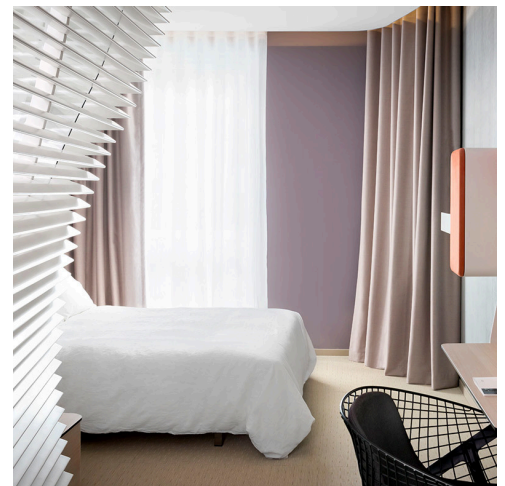

# Okko Hotels

➤ Nantes, France

➤ Année / 2014

Catégorie / Hospitality

Photo / Jérôme Galland

CÔNE wall lamp, designed by Patrick Norguet

Tolomeo Diffusore wall adapted to be mounted on hangers

CÔNE wall lamp, designed by Patrick Norguet