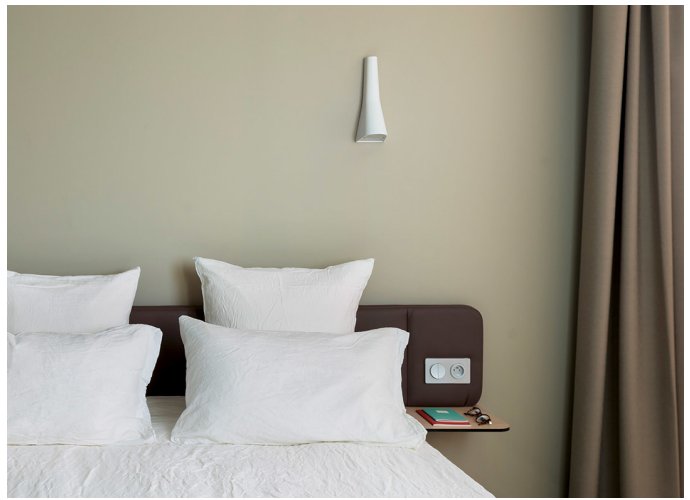

Okko Hotels

➤ Nantes, France

➤ Année / 2014
Catégorie / Hospitality
Photo / Jérôme Galland

CÔNE wall lamp, designed by Patrick Norguet

Tolomeo Diffusore wall adapted to be mounted on hangers

CÔNE wall lamp, designed by Patrick Norguet