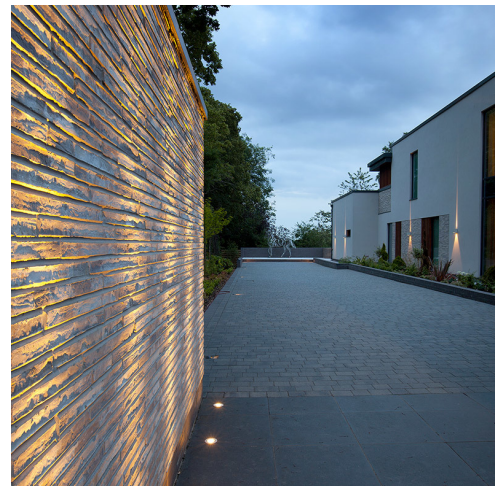

# Stonecroft

➤ Leeds, UK

➤ Année / 2018

Catégorie / Outdoor

Auteur / Halliday Clark Architects

Effetto - Ernesto Gismondi

Ego - Studio Artemide

Talo - Neil Poulton

Tagora 80 - S./R. Cornelissen

Logico 3x120° - Gerhard Reichert & Michele De Lucchi

Artemide lights the project both inside and out by applying sympathetic layers of light and highlighting particular architectural details to create a warm and inviting residence, not staged or clinically overdesigned - *a home to enjoy.*