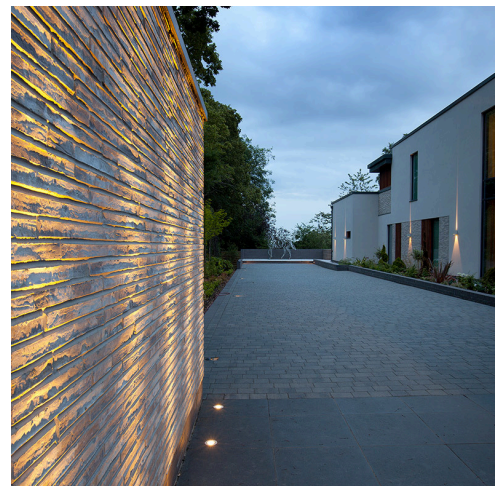

Stonecroft

➤ Leeds, UK

➤ Année / 2018

Catégorie / Outdoor

Auteur / Halliday Clark Architects

Effetto - Ernesto Gismondi

Ego - Studio Artemide

Artemide worked closely with founding partner, Adam Clark, of Halliday Clark Architects in Ilkley. Being used to Georgian and Victorian architecture, the clients placed great trust in their architect to design a new 'modern' home for their family.