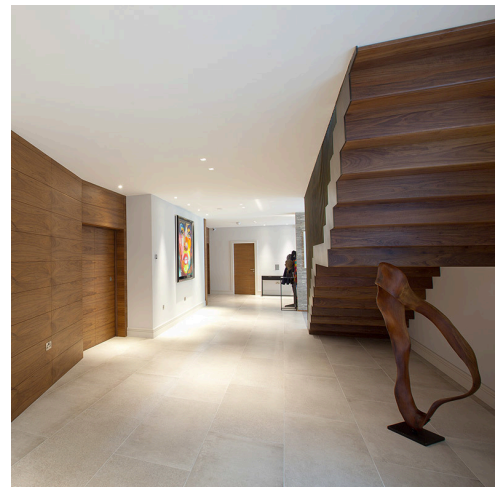

Everything 80 - Ernesto Gismondi