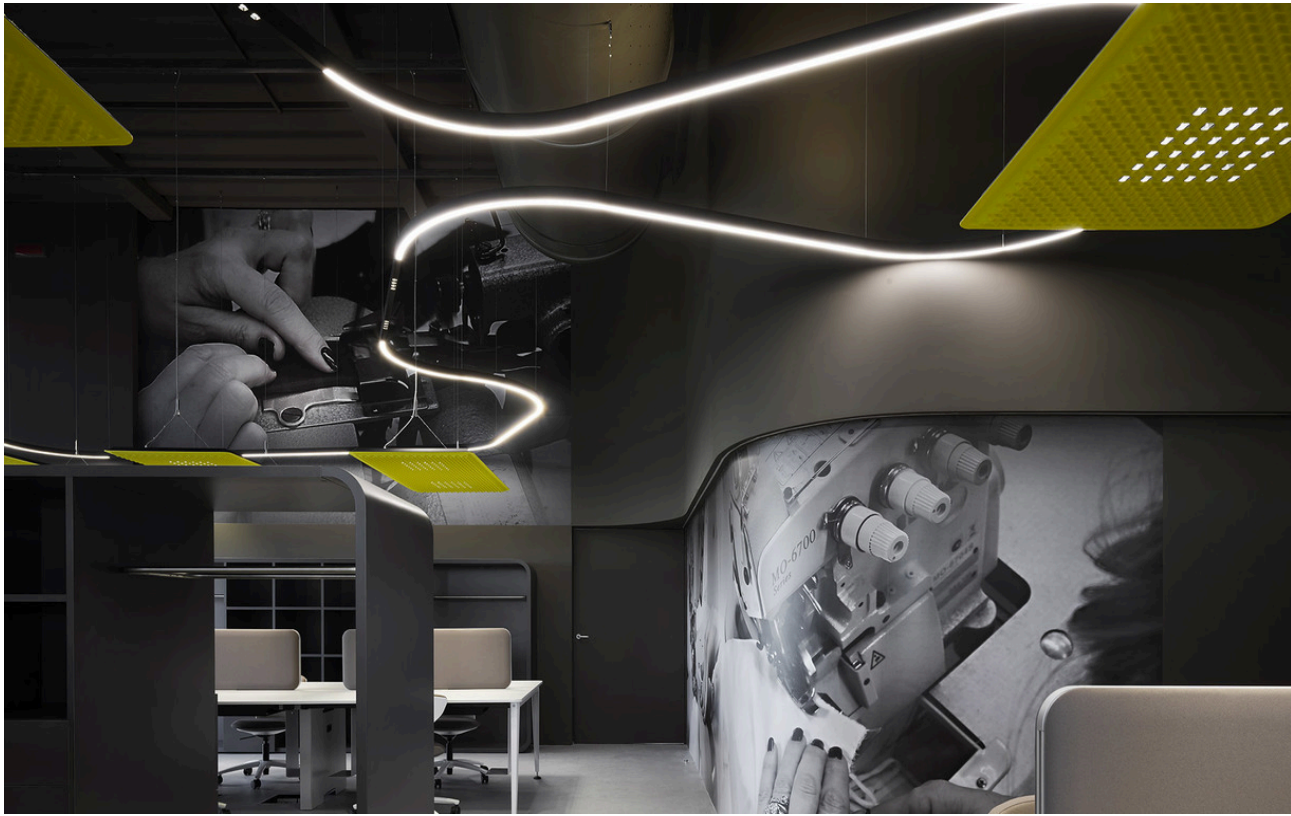

Artemide illuminates Giuntini office workspaces with a stunning, tailor-made configuration of **A.24 system** that freely and seamlessly runs through the environment, providing general lighting to this elegant open space.

Directly above the work tables, on the other hand, there are suspended **Eggboard**: with their dual function of lamps and sound-absorbing panels, they ensure perfect light on the worktop and an excellent sound level of the environment. Artemide once again delivers a sophisticated and effective lighting solution, to highlight the charm of these spaces without giving up functionality.