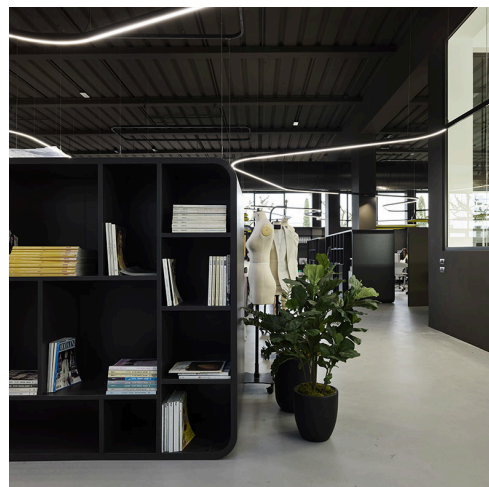

Artemide illuminates Giuntini office workspaces with a stunning, tailor-made configuration of **A.24 system** that freely and seamlessly runs through the environment, providing general lighting to this elegant open space.