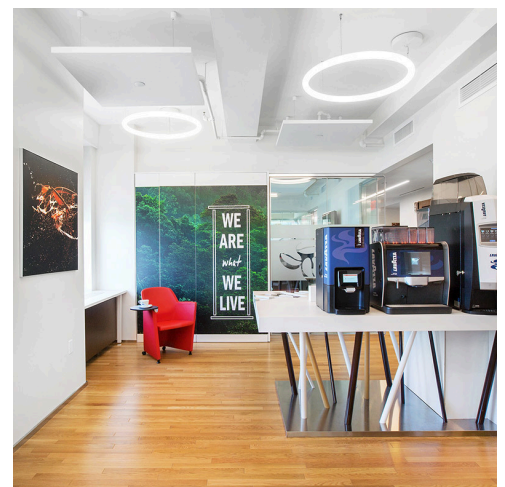

# Lavazza Headquarters

➤ New York, USA

➤ Année / 2020

Catégorie / Office

Auteur / Montroy DeMarco Architecture (MDA) and Isidoro Mastronardi of Studio aCd Architetti

Photo / Ola Wilk

Tolomeo Table and A.39 Diffused

Alphabet of Light Circular

Eggboard and Tolomeo Mega Floor

Alphabet of Light Circular