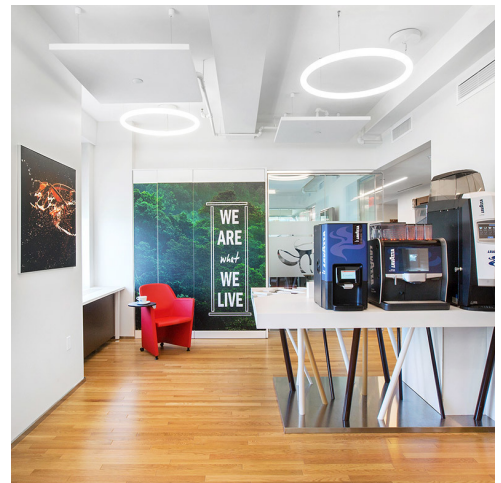

Lavazza Headquarters

➤ New York, USA

➤ Année / 2020

Catégorie / Office

Auteur / Montroy DeMarco Architecture (MDA) and Isidoro Mastronardi of Studio aCd Architetti

Photo / Ola Wilk

Tolomeo Table and A.39 Diffused

Alphabet of Light Circular

Eggboard and Tolomeo Mega Floor

Alphabet of Light Circular