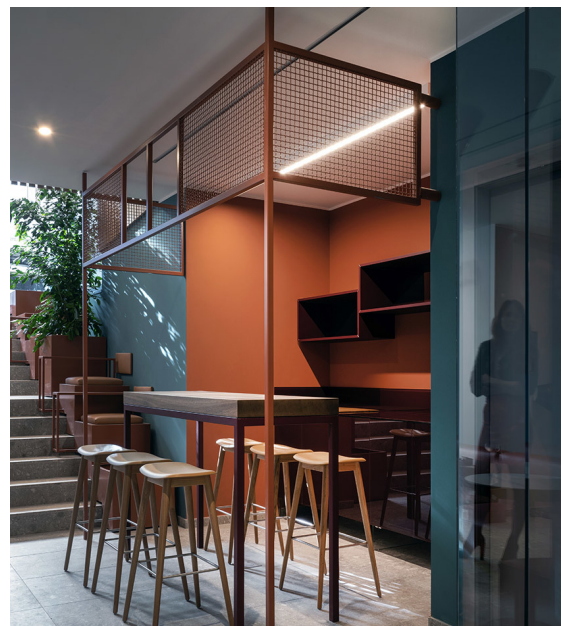

21WOL Hotel

➤ Milan, Italy

➤ Année / 2020

Catégorie / Hospitality

Auteur / Arch. Roberto Murgia

Photo / Andrea Martiradonna

Triple height hall with Alphabet of Light Circular

21WOL is hotel, residence, bistro, coworking, event space. Not only a place to sleep, but a place of sharing, of experiential meeting, where you can feel at home even outside the house.

An accessible reference point for the neighborhood and the city, a coffee shop, a co-study and a garden open to everyone.

The triple height hall is the heart of the project, the hinge between the old and the new building, the space overlooked by all the community activities, the meeting place open to the garden.

Sharp SMD - Carlotta de Bevilacqua

Alphabet of Light Circular - BIG

Alphabet of Light Circular - BIG

The design of the light follows the declination of the environments generating an atmosphere of sharing and emphasizing the architecture of the spaces. In public areas professional systems such as **A.24** are combined with design elements such as the classic **Castore** and **Dioscuri**, in the most representative point of the project, **Alphabet of Light** contributes to make the triple height even more scenic.

Even in the private spaces of the rooms, lighting integrated with the architecture is combined with elements such as **La Petite** table and floor lamps that allow to shape the light in the space with simplicity and elegance following the needs of the guests.