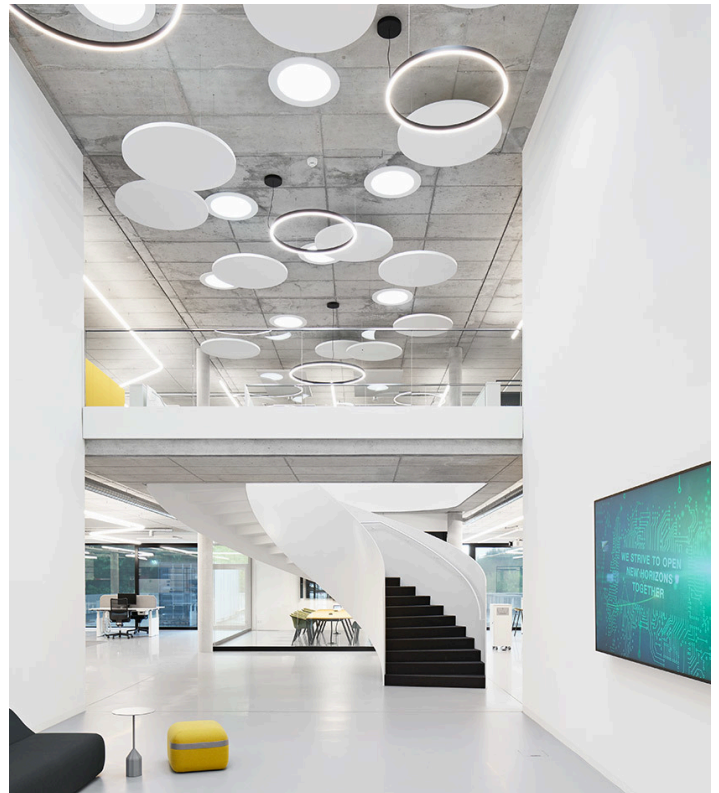

CML Europe, market leaders in circuit boards for the automotive industries, built a new headquarters in Palmbach near Karlsruhe. The objective of the lighting design was to reflect the DNA of the company in accordance with the overall architecture. The circuit boards could be reconstructed perfectly with the DALI controlled Alphabet of Light system and ideally fit in the innovative architecture at the same time.