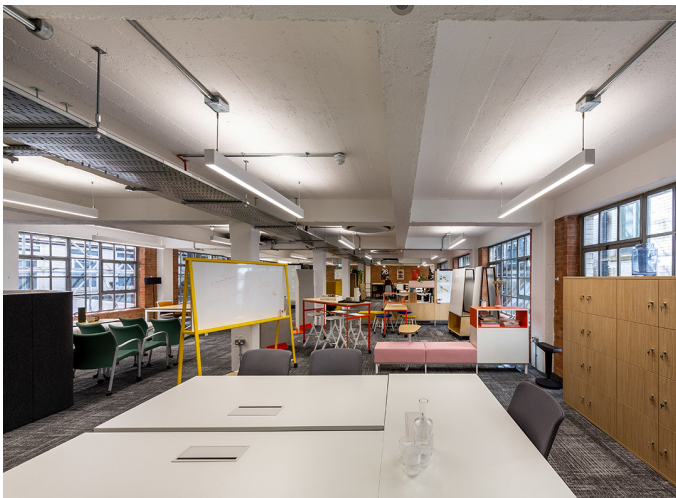

A.39 Diffused - Carlotta de Bevilacqua

Hoy Spot SMD - Foster + Partners

AoL Circular - Bjarke Ingels Group

Artemide and Senator continue their partnership with the exciting launch of the new London Senator Showroom. The first phase of the project completes the ground and lower ground floors. Architectural collections spanning A.24 System, A.39 System, Hoy System, Vector and Alphabet of Light System complement the vast display space for visiting professionals to explore, experience and learn.