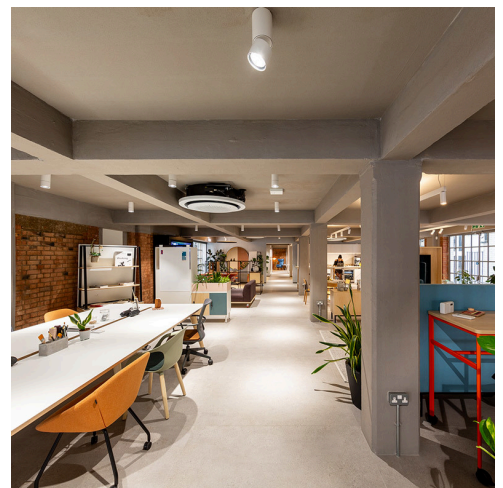

Senator

White Bear Yard

↗ London, UK

↗ Année / 2021

Catégorie / Retail

Auteur / Space Invader Design / Senator Group

Photo / Amphitype

AoL System - Bjarke Ingels Group

AoL System - Bjarke Ingels Group

A.39 Diffused - Carlotta de Bevilacqua

Hoy Spot SMD - Foster + Partners

Artemide and Senator continue their partnership with the exciting launch of the new London Senator Showroom. The first phase of the project completes the ground and lower ground floors. Architectural collections spanning A.24 System, A.39 System, Hoy System, Vector and Alphabet of Light System complement the vast display space for visiting professionals to explore, experience and learn.