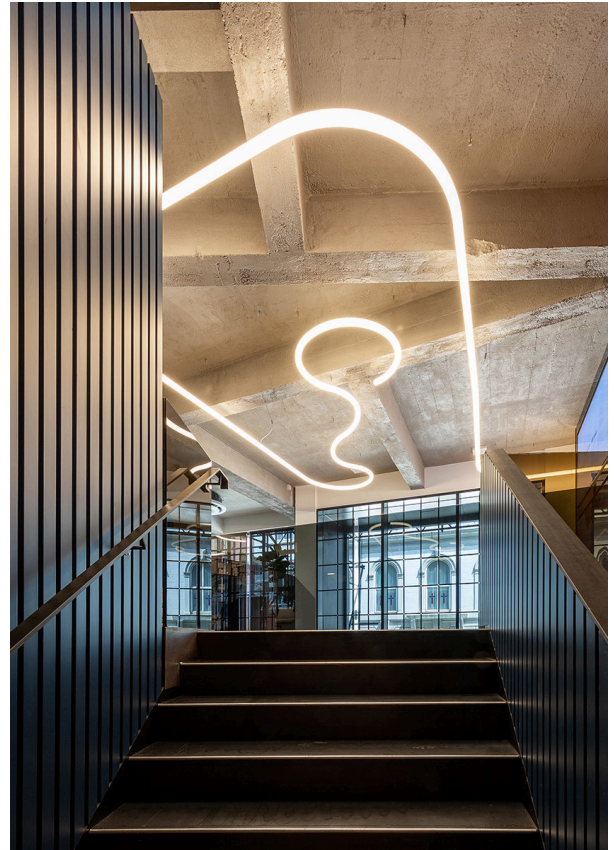

Senator

White Bear Yard

↗ London, UK

↗ Année / 2021

Catégorie / Retail

Auteur / Space Invader Design / Senator Group

Photo / Amphitype

AoL System - Bjarke Ingels Group

AoL System - Bjarke Ingels Group

A.39 Diffused - Carlotta de Bevilacqua

Hoy Spot SMD - Foster + Partners

Artemide and Senator continue their partnership with the exciting launch of the new London Senator Showroom. The first phase of the project completes the ground and lower ground floors. Architectural collections spanning A.24 System, A.39 System, Hoy System, Vector and Alphabet of Light System complement the vast display space for visiting professionals to explore, experience and learn.