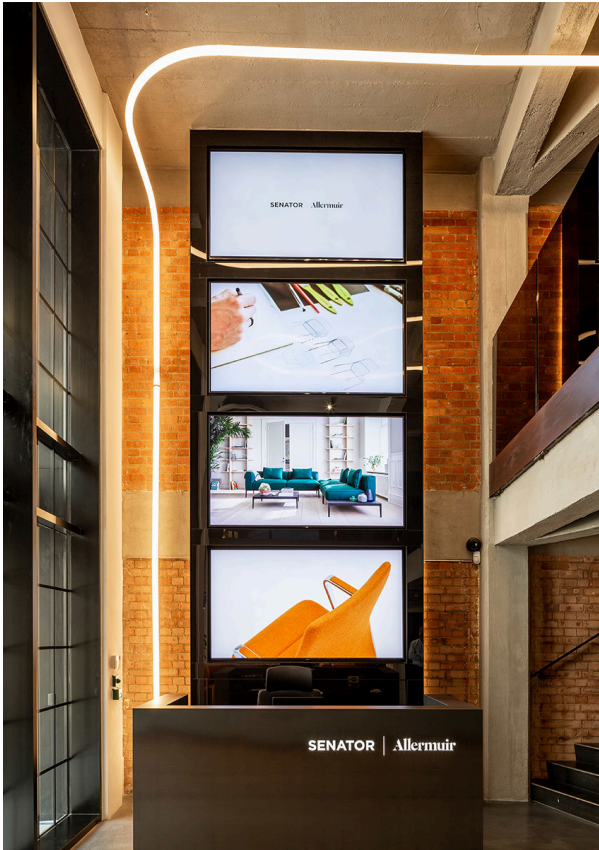

Senator

White Bear Yard

↗ London, UK

↗ Année / 2021

Catégorie / Retail

Auteur / Space Invader Design / Senator Group

Photo / Amphitype

AoL System - Bjarke Ingels Group

AoL System - Bjarke Ingels Group

A.39 Diffused - Carlotta de Bevilacqua

Hoy Spot SMD - Foster + Partners

Artemide and Senator continue their partnership with the exciting launch of the new London Senator Showroom. The first phase of the project completes the ground and lower ground floors. Architectural collections spanning A.24 System, A.39 System, Hoy System, Vector and Alphabet of Light System complement the vast display space for visiting professionals to explore, experience and learn.