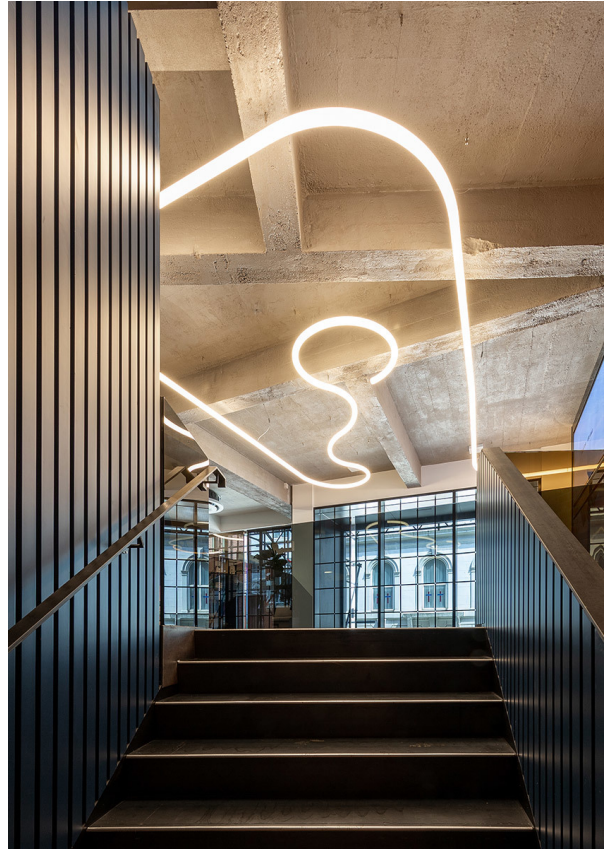

Senator White Bear Yard

↗ London, UK

↗ Année / 2021

Catégorie / Retail

Auteur / Space Invader Design / Senator Group

Photo / Amphitype

AoL System - Bjarke Ingels Group

AoL System - Bjarke Ingels Group

A.39 Diffused - Carlotta de Bevilacqua

Hoy Spot SMD - Foster + Partners

AoL Circular - Bjarke Ingels Group

Artemide and Senator continue their partnership with the exciting launch of the new London Senator Showroom. The first phase of the project completes the ground and lower ground floors. Architectural collections spanning A.24 System, A.39 System, Hoy System, Vector and Alphabet of Light System complement the vast display space for visiting professionals to explore, experience and learn.