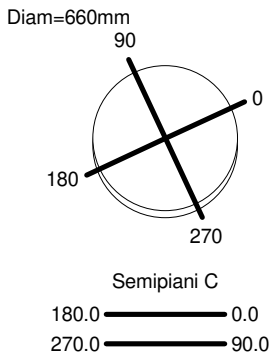

Luminaire

Code 0454020A
Name LOGICO SOSPENSIONE 3X120° SETA

Measurum.

Code FTS002517-A
Name LOGICO SOSPENSIONE 3X120° SETA

Luminaire Flux	3936 lm	Luminaire Power	39.0 W	Efficacy	100.918 lm/W	Efficiency	86.25%
Source Flux	4563 lm	Maximum value	118.80 cd/klm	Position	C=255.00 G=35.00	CG	Asymmetrical
Round Luminaire		Diam.	660 mm	Height	340 mm		
Round Luminous Area		Diam.	660 mm	Height	340 mm		
Horizontal Luminous Area			0.342119 m ²	Emitting area on Plane 180°			0.224400 m ²
Emitting area on Plane 0°			0.224400 m ²	Emitting area on Plane 270°			0.224400 m ²
Emitting area on Plane 90°			0.224400 m ²	Glare area at 76°			0.300501 m ²
Coordinate system		CG		Symmetry Type		Asymmetrical	
Date		20-01-2022		Maximum Gamma Angle		180	
Measurement Distance		0.00		Measurement Flux		4563 lm	

Lamping=LED DIM 3x13W (E27) CCT=2700K CRI=80

C.I.E. 31 54 77 55 86
F UTE 0.48 H + 0.39 T

D DIN 5040
B NBN

C21
BZ 7

ULOR 38.54 %
DLOR 47.72 %
RN 44.68 %