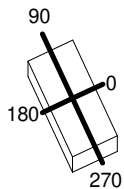

Luminaire

Code 0846030A
Name LOGICO MICRO PARETE HALO

Measurment

Code FTS161366-A
Name LOGICO MICRO PARETE HALO

Luminaire Flux	279 lm	Luminaire Power	5.0 W	Efficacy	55.700 lm/W	Efficiency	59.26%
Source Flux	470 lm	Maximum value	168.98 cd/klm	Position	C=75.00 G=50.00	CG	Asymmetrical
Rectangular Luminaire		Length	220 mm	Width	103 mm	Height	253 mm
Rectangular Luminous Area		Length	220 mm	Width	103 mm	Height	252 mm
Horizontal Luminous Area		0.022660 m2		Emitting area on Plane 180°		0.055660 m2	
Emitting area on Plane 0°		0.055660 m2		Emitting area on Plane 270°		0.026059 m2	
Emitting area on Plane 90°		0.026059 m2		Glare area at 76°		0.059489 m2	
Coordinate system		CG		Symmetry Type		Asymmetrical	
Date		20-01-2022		Maximum Gamma Angle		180	
Measurement Distance		0.00		Measurement Flux		470 lm	
Lamping=LED DIM 1x5W (E14) CCT=2700K CRI=80							
C.I.E.	33 62 83 66 59			D DIN 5040	B21		
F UTE	0.39 H + 0.20 T			B NBN	BZ 6		

220mm x 103mm

Sempiani C

180.0 ——— 0.0
270.0 ——— 90.0

ULOR 20.21 %
DLOR 39.04 %
RN 34.11 %